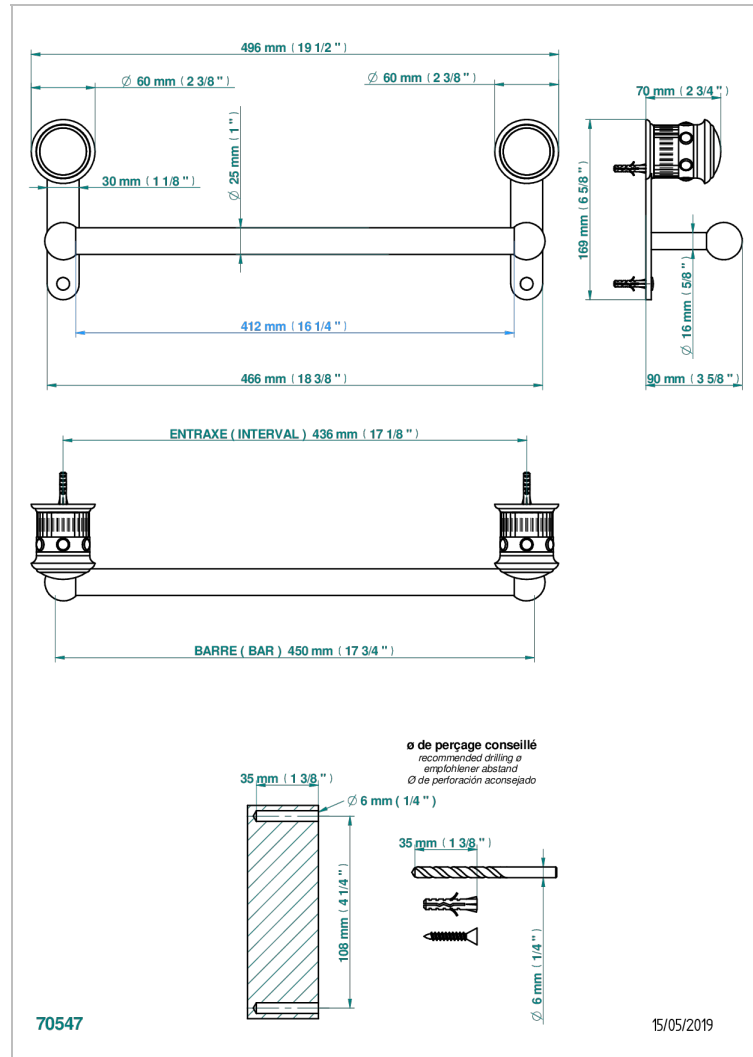

TROCADERO RED JASPER

U7C-526/45

Towel bar, 18" long

CHARACTERISTIC

- Trocadero Red Jasper
- Towel bar, 18" long

AVAILABLE FINITIONS

Black nickel - D24
Blush PVD - H62
Brass color PVD - H49
Brown bronze color PVD - F33
Chrome polished - A02
Chrome polished / gold polished - G02