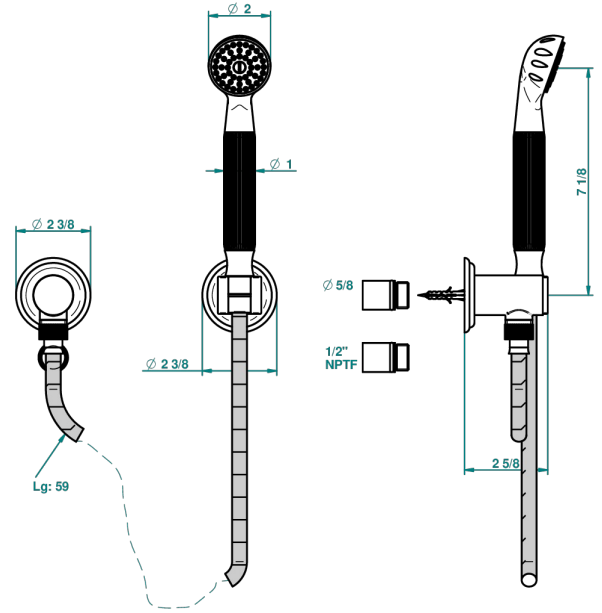

TROCADERO RED JASPER

U7C-52/US

Wall mounted handshower with separate fixed hook

THG®
PARIS

25670

26/01/2011

CHARACTERISTIC

- Trocadéro Red Jasper
- Wall mounted handshower with separate fixed hook

TECHNICAL SPECS

- Recommandé : 3 bars (max. 5 bars) - Advised : 43,5 psi (max. 72 psi)
- 9,5 l/min à 3 bars (2.5 gpm at 43.5 psi)

AVAILABLE FINITIONS

Black nickel - D24
Blush PVD - H62
Brass color PVD - H49
Brown bronze color PVD - F33
Chrome polished - A02
Chrome polished / gold polished - G02

Gold color PVD - H52
Gold mat - F07
Gold polished - F01
Gold satiney - F03
Graphite PVD - H64
Matt Umber PVD - H67

Matt blush PVD - H60
Matt brass color PVD - H50
Matt brown bronze color PVD - F34
Matt chrome (American satin) - C02
Matt gold color PVD - H53
Matt graphite PVD - H65

Matt nickel (American satin) - C01
Matt nickel color PVD - H56
Nickel antique / Sovereign - H28
Nickel color PVD - H55
Nickel polished - B01
Rose Gold - F27

Satin chrome - C03
Silver rhodium - F18
Soft gold - F30
Soft matt gold - F31
Umber PVD - H66