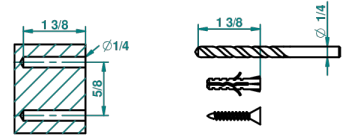

TROCADERO RED JASPER

U7C-52/US

Wall mounted handshower with separate fixed hook

THG®
PARIS

25670

26/01/2011

CHARACTERISTIC

- Trocadéro Red Jasper
- Wall mounted handshower with separate fixed hook

TECHNICAL SPECS

- Recommandé : 3 bars (max. 5 bars) - Advised : 43,5 psi (max. 72 psi)
- 9,5 l/min à 3 bars (2.5 gpm at 43.5 psi)

AVAILABLE FINITIONS

Black nickel - D24
Blush PVD - H62
Brass color PVD - H49
Brown bronze color PVD - F33
Chrome polished - A02
Chrome polished / gold polished - G02

Gold color PVD - H52
Gold mat - F07
Gold polished - F01
Gold satiney - F03
Graphite PVD - H64
Matt Umber PVD - H67

Matt blush PVD - H60
Matt brass color PVD - H50
Matt brown bronze color PVD - F34
Matt chrome (American satin) - C02
Matt gold color PVD - H53
Matt graphite PVD - H65

Matt nickel (American satin) - C01
Matt nickel color PVD - H56
Nickel antique / Sovereign - H28
Nickel color PVD - H55
Nickel polished - B01
Rose Gold - F27

Satin chrome - C03
Silver rhodium - F18
Soft gold - F30
Soft matt gold - F31
Umber PVD - H66