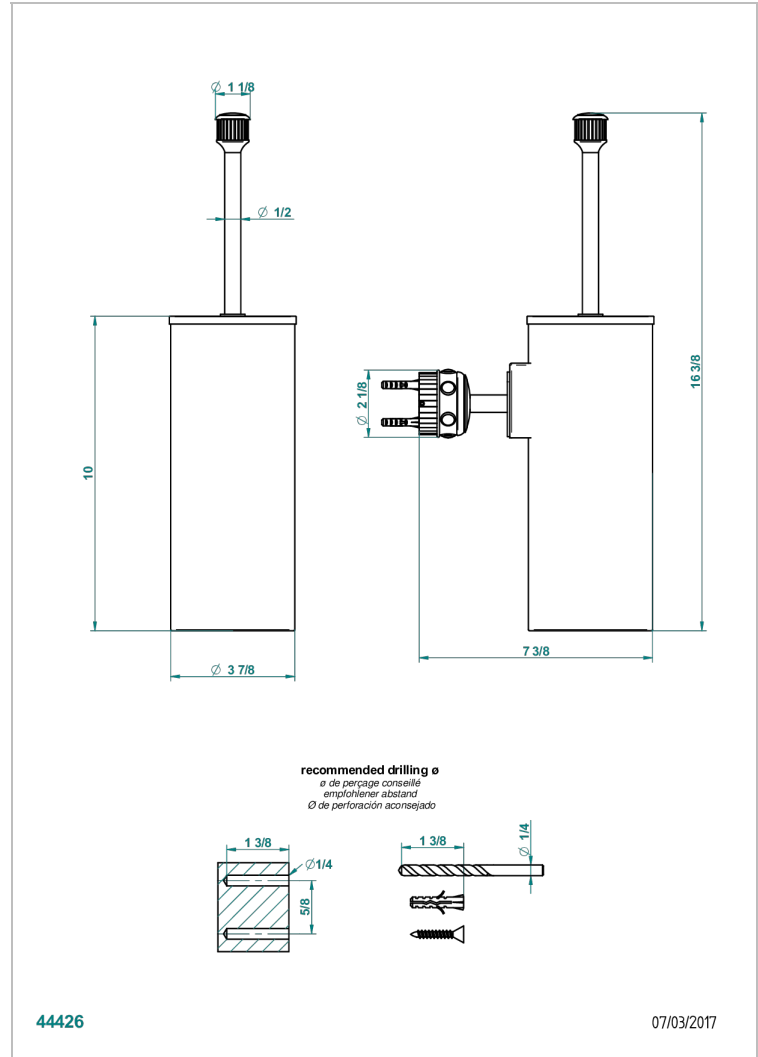

# TROCADERO RED JASPER

U7C-4720C

Metal toilet brush holder with brush with cover wall mounted

THG<sup>®</sup>  
PARIS

## CHARACTERISTIC

- Trocadéro Red Jasper
- Metal toilet brush holder with brush with cover wall mounted