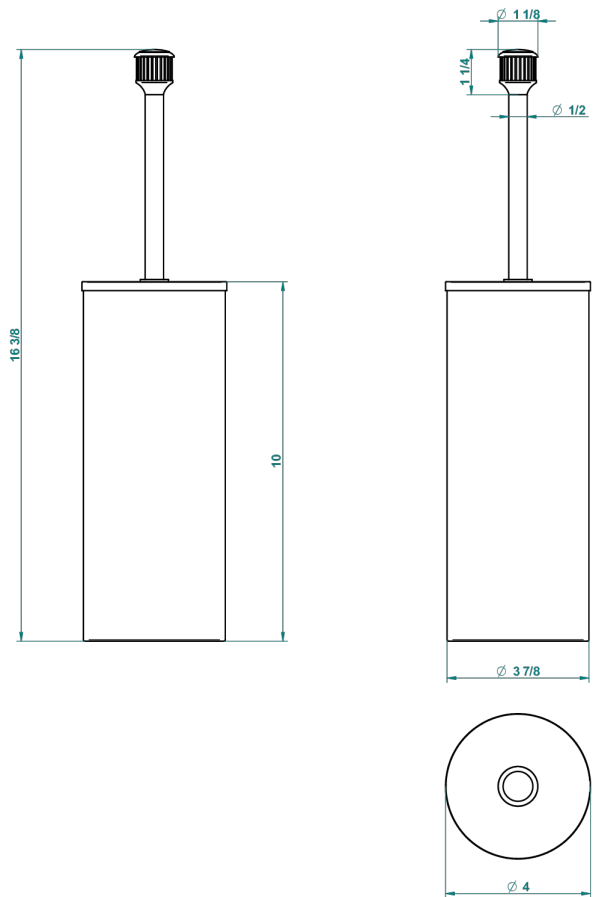

TROCADERO RED JASPER

U7C-4700C

Metal toilet brush holder with brush with cover floor mounted

23667

09/11/2015

CHARACTERISTIC

- Trocadéro Red Jasper
- Metal toilet brush holder with brush with cover floor mounted