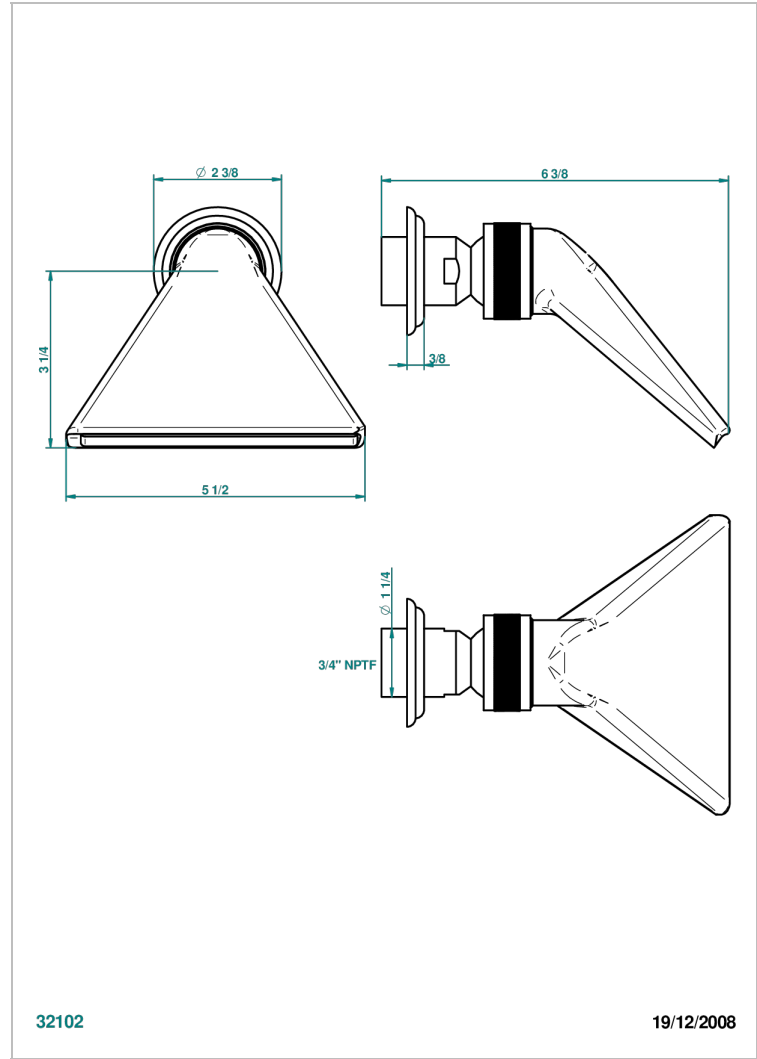

# TROCADERO RED JASPER

U7C-3640/US

Shower head, cast deluge with 3/4" connection

THG<sup>®</sup>  
PARIS

32102

19/12/2008

## CHARACTERISTIC

- Trocadéro Red Jasper
- Shower head, cast deluge with 3/4" connection