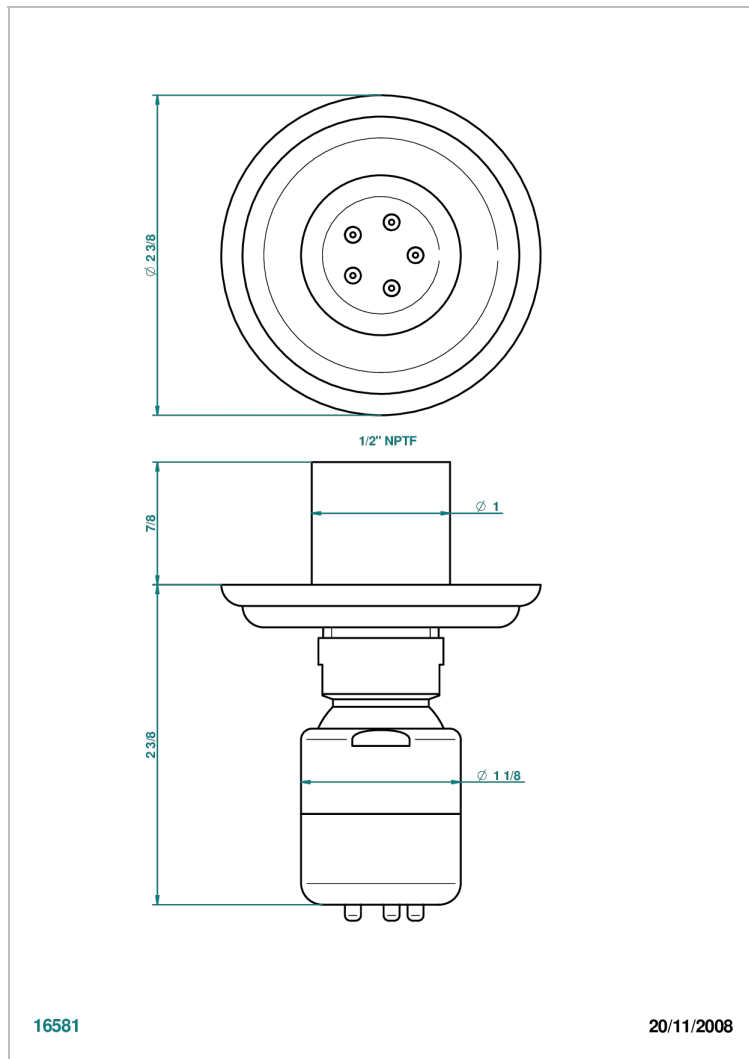

# TROCADERO RED JASPER

U7C-290/BUS

Body spray 1/2" with Easyclean system

THG<sup>®</sup>  
PARIS

## CHARACTERISTIC

- Trocadéro Red Jasper
- Body spray 1/2" with Easyclean system