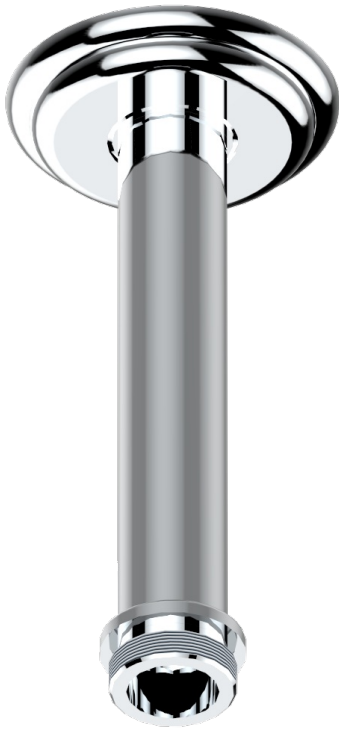

TROCADERO LAPIS LAZULI

U7B-82V/US

Vertical shower arm ceiling mounted 1/2" connection

THG[®]
PARIS

17502

18/11/2008

CHARACTERISTIC

- Trocadéro Lapis Lazuli
- Vertical shower arm ceiling mounted 1/2" connection

AVAILABLE FINITIONS

Black nickel - D24
Blush PVD - H62
Brass color PVD - H49
Brown bronze color PVD - F33
Chrome polished - A02
Chrome polished / gold polished - G02

Gold color PVD - H52
Gold mat - F07
Gold polished - F01
Gold satiney - F03
Graphite PVD - H64
Matt Umber PVD - H67

Matt blush PVD - H60
Matt brass color PVD - H50
Matt brown bronze color PVD - F34
Matt chrome (American satin) - C02
Matt gold color PVD - H53
Matt graphite PVD - H65

Matt nickel (American satin) - C01
Matt nickel color PVD - H56
Nickel antique / Sovereign - H28
Nickel color PVD - H55
Nickel polished - B01
Rose Gold - F27

Satin chrome - C03
Silver rhodium - F18
Soft gold - F30
Soft matt gold - F31
Umber PVD - H66