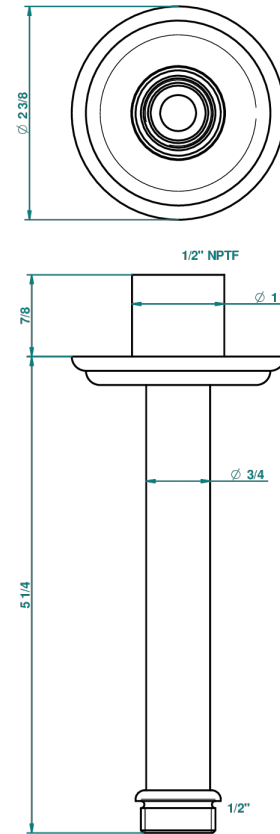

TROCADERO LAPIS LAZULI

U7B-82V/US

Vertical shower arm ceiling mounted 1/2" connection

THG[®]
PARIS

17502

18/11/2008

CHARACTERISTIC

- Trocadéro Lapis Lazuli
- Vertical shower arm ceiling mounted 1/2" connection

AVAILABLE FINITIONS

Black nickel - D24
Blush PVD - H62
Brass color PVD - H49
Brown bronze color PVD - F33
Chrome polished - A02
Chrome polished / gold polished - G02

Gold color PVD - H52
Gold mat - F07
Gold polished - F01
Gold satiney - F03
Graphite PVD - H64
Matt Umber PVD - H67

Matt blush PVD - H60
Matt brass color PVD - H50
Matt brown bronze color PVD - F34
Matt chrome (American satin) - C02
Matt gold color PVD - H53
Matt graphite PVD - H65

Matt nickel (American satin) - C01
Matt nickel color PVD - H56
Nickel antique / Sovereign - H28
Nickel color PVD - H55
Nickel polished - B01
Rose Gold - F27