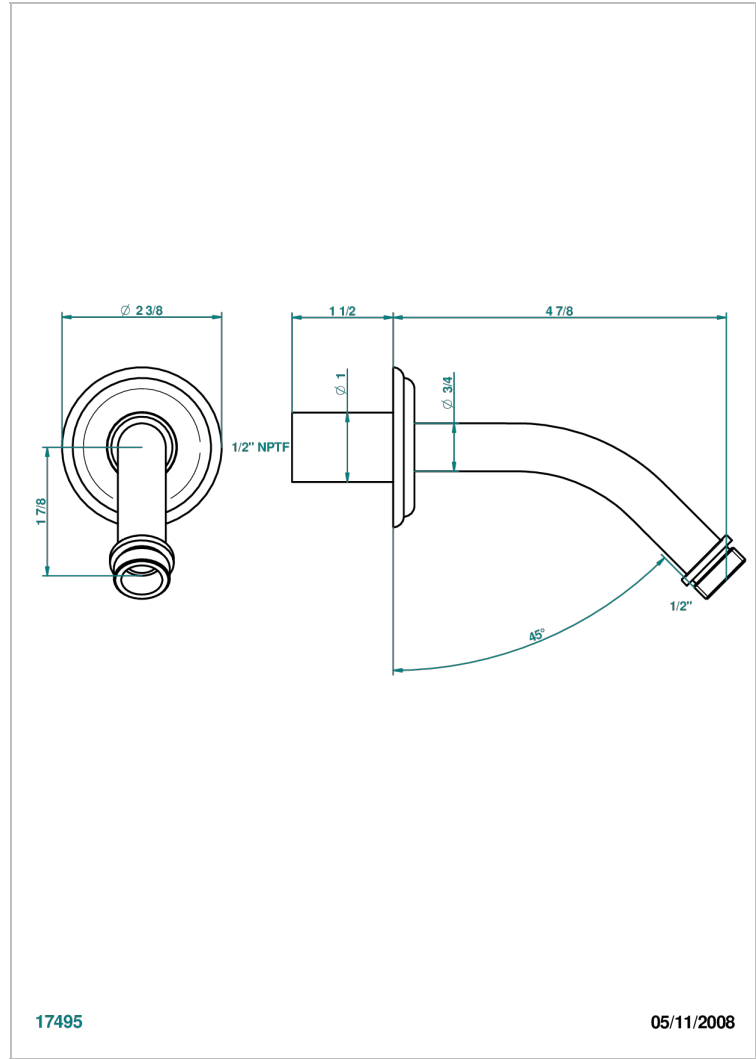

TROCADERO LAPIS LAZULI

U7B-82/US

Horizontal shower arm, 45°, lg: 4" 3/4

THG[®]
PARIS

17495

05/11/2008

CHARACTERISTIC

- Trocadéro Lapis Lazuli
- Horizontal shower arm, 45°, lg: 4" 3/4