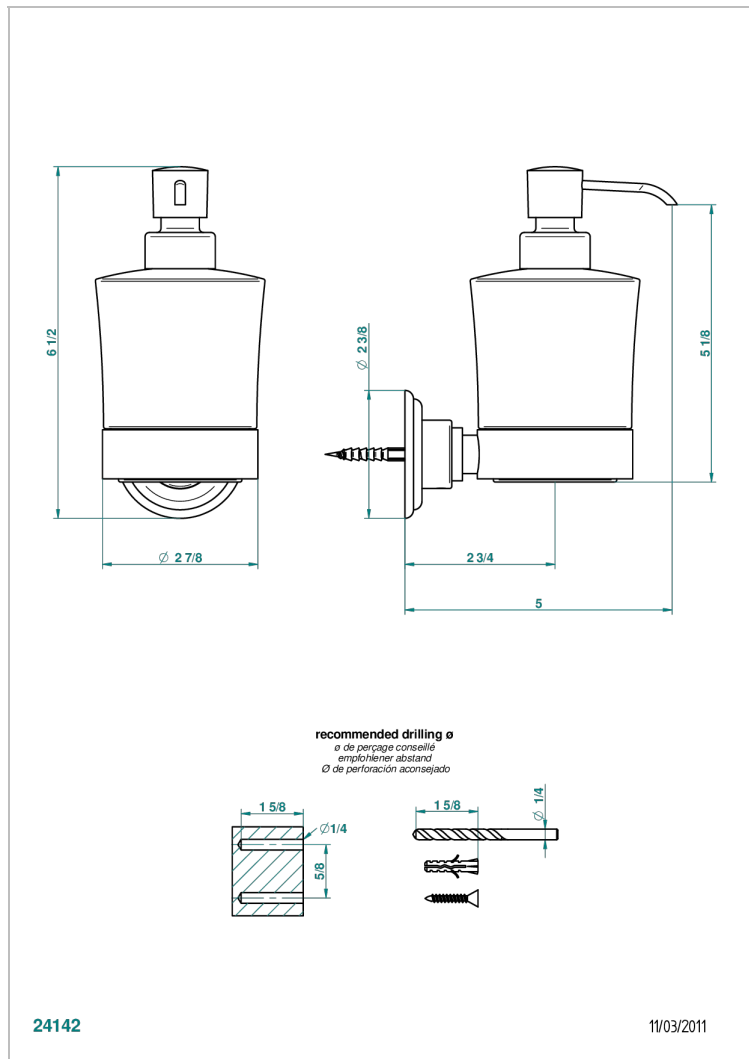

TROCADERO LAPIS LAZULI

U7B-613

Liquid soap dispenser

THG[®]
PARIS

24142

11/03/2011

CHARACTERISTIC

- Trocadéro Lapis Lazuli
- Liquid soap dispenser