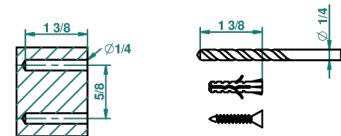

TROCADERO LAPIS LAZULI

U7B-52/US

Wall mounted handshower with separate fixed hook

25670

26/01/2011

CHARACTERISTIC

- Trocadéro Lapis Lazuli
- Wall mounted handshower with separate fixed hook

TECHNICAL SPECS

- Recommandé : 3 bars (max. 5 bars) - Advised : 43,5 psi (max. 72 psi)
- 9,5 l/min à 3 bars (2.5 gpm at 43.5 psi)

AVAILABLE FINITIONS

Black nickel - D24
Blush PVD - H62
Brass color PVD - H49
Brown bronze color PVD - F33
Chrome polished - A02
Chrome polished / gold polished - G02

Gold color PVD - H52
Gold mat - F07
Gold polished - F01
Gold satiney - F03
Graphite PVD - H64
Matt Umber PVD - H67

Matt blush PVD - H60
Matt brass color PVD - H50
Matt brown bronze color PVD - F34
Matt chrome (American satin) - C02
Matt gold color PVD - H53
Matt graphite PVD - H65

Matt nickel (American satin) - C01
Matt nickel color PVD - H56
Nickel antique / Sovereign - H28
Nickel color PVD - H55
Nickel polished - B01
Rose Gold - F27

Satin chrome - C03
Silver rhodium - F18
Soft gold - F30
Soft matt gold - F31
Umber PVD - H66