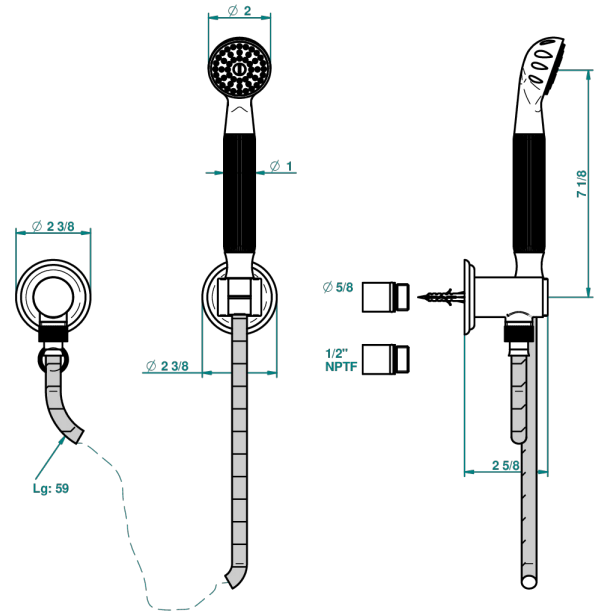

TROCADERO LAPIS LAZULI

U7B-52/US

Wall mounted handshower with separate fixed hook

25670

26/01/2011

CHARACTERISTIC

- Trocadéro Lapis Lazuli
- Wall mounted handshower with separate fixed hook

TECHNICAL SPECS

- Recommandé : 3 bars (max. 5 bars) - Advised : 43,5 psi (max. 72 psi)
- 9,5 l/min à 3 bars (2.5 gpm at 43.5 psi)

AVAILABLE FINITIONS

Black nickel - D24
Blush PVD - H62
Brass color PVD - H49
Brown bronze color PVD - F33
Chrome polished - A02
Chrome polished / gold polished - G02

Gold color PVD - H52
Gold mat - F07
Gold polished - F01
Gold satiney - F03
Graphite PVD - H64
Matt Umber PVD - H67

Matt blush PVD - H60
Matt brass color PVD - H50
Matt brown bronze color PVD - F34
Matt chrome (American satin) - C02
Matt gold color PVD - H53
Matt graphite PVD - H65

Matt nickel (American satin) - C01
Matt nickel color PVD - H56
Nickel antique / Sovereign - H28
Nickel color PVD - H55
Nickel polished - B01
Rose Gold - F27

Satin chrome - C03
Silver rhodium - F18
Soft gold - F30
Soft matt gold - F31
Umber PVD - H66