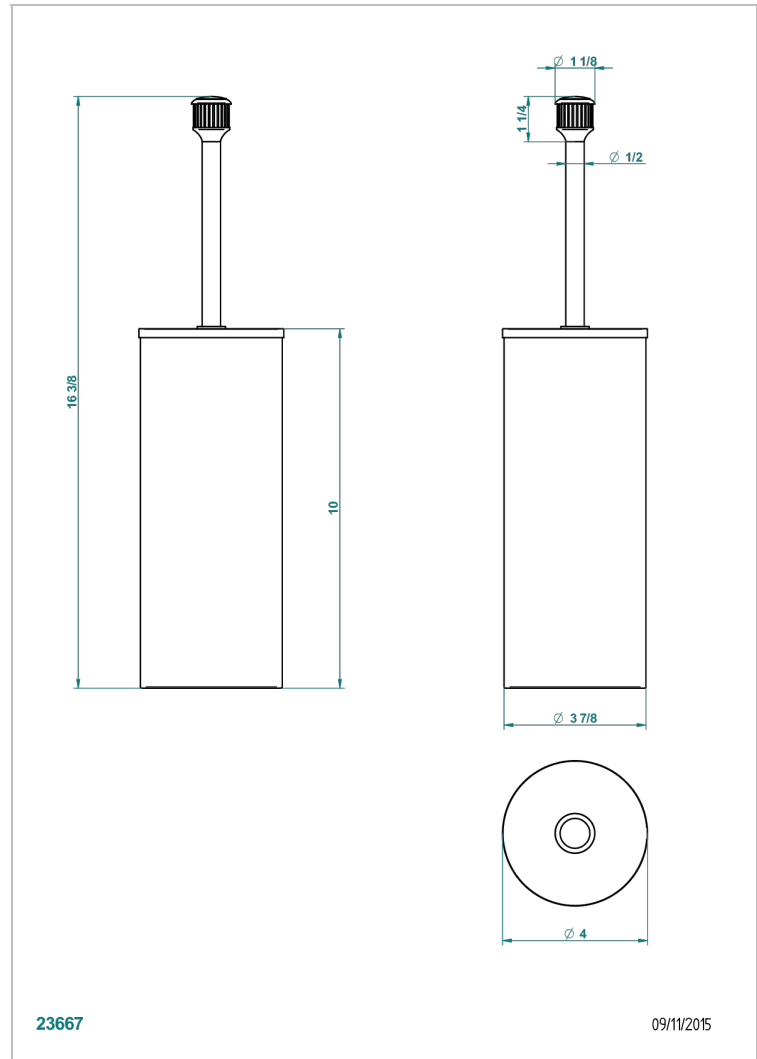

# TROCADERO LAPIS LAZULI

U7B-4700C

Metal toilet brush holder with brush with cover floor mounted

## CHARACTERISTIC

- Trocadéro Lapis Lazuli
- Metal toilet brush holder with brush with cover floor mounted