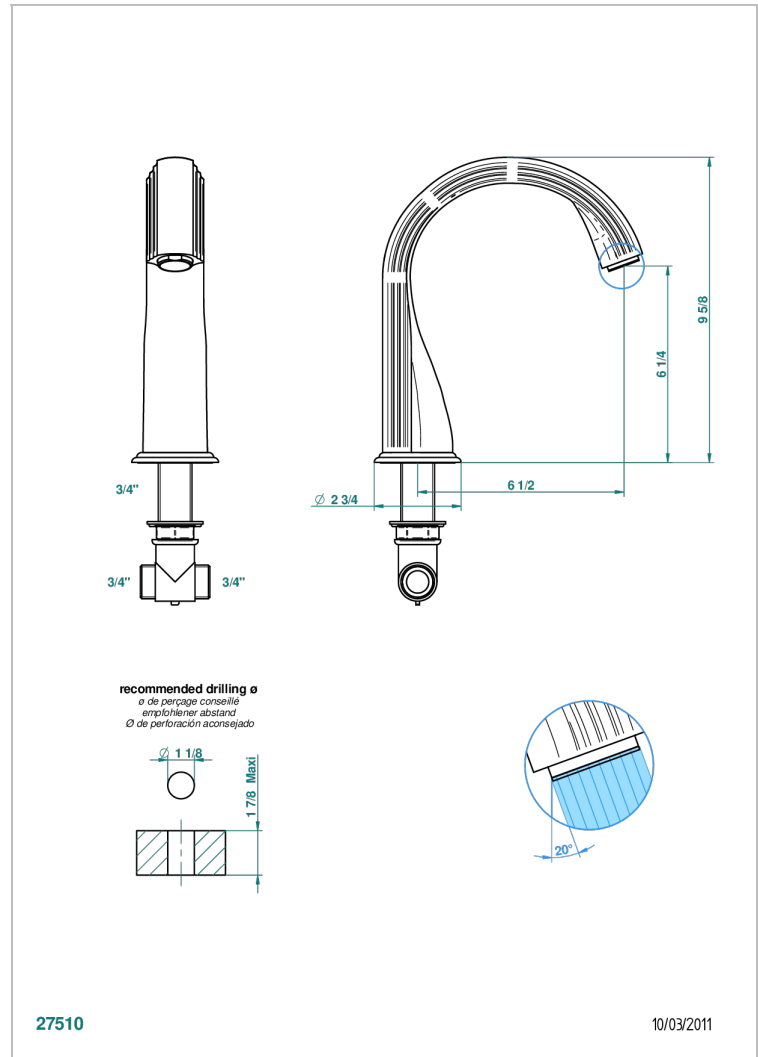

TROCADERO LAPIS LAZULI

U7B-29SG

Bathtub spout

THG[®]
PARIS

CHARACTERISTIC

- Trocadero Lapis Lazuli
- Bathtub spout

TECHNICAL SPECS

- Recommandé : 3 bars (max. 5 bars) - Advised : 43,5 psi (max. 72 psi)
- Bec : 35 l/min à 3 bars
- Spout : 9.26 gpm at 43.5 psi