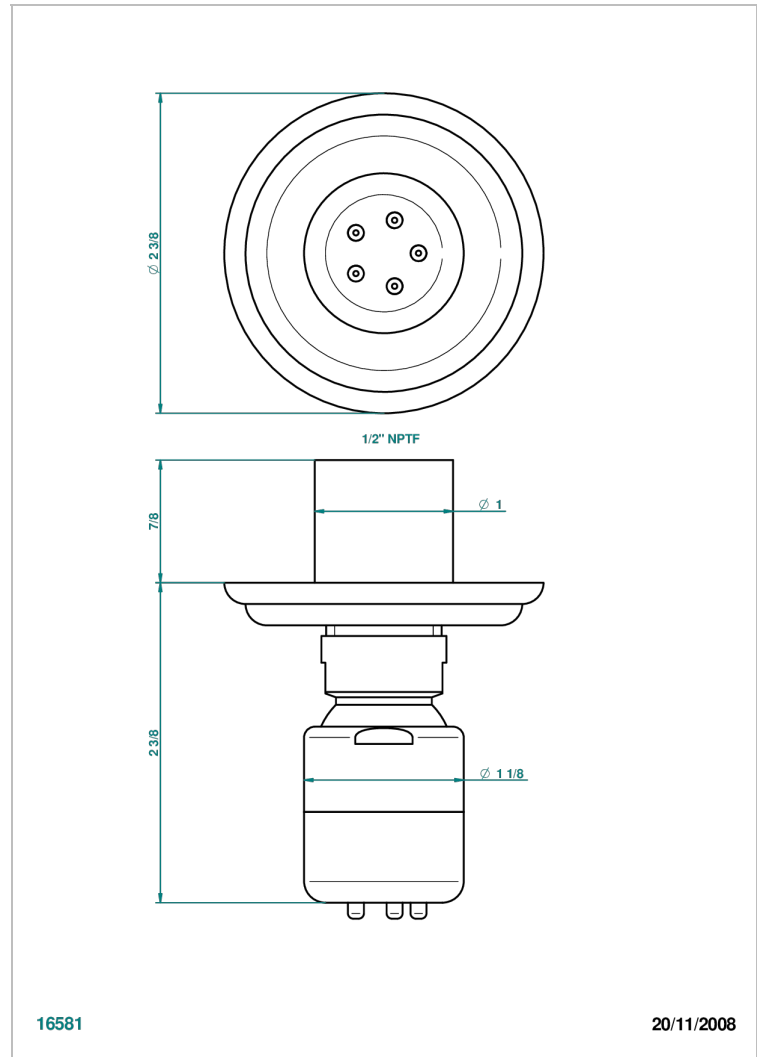

TROCADERO LAPIS LAZULI

U7B-290/BUS

Body spray 1/2" with Easyclean system

CHARACTERISTIC

- Trocadéro Lapis Lazuli
- Body spray 1/2" with Easyclean system

AVAILABLE FINITIONS

Black nickel - D24

Blush PVD - H62