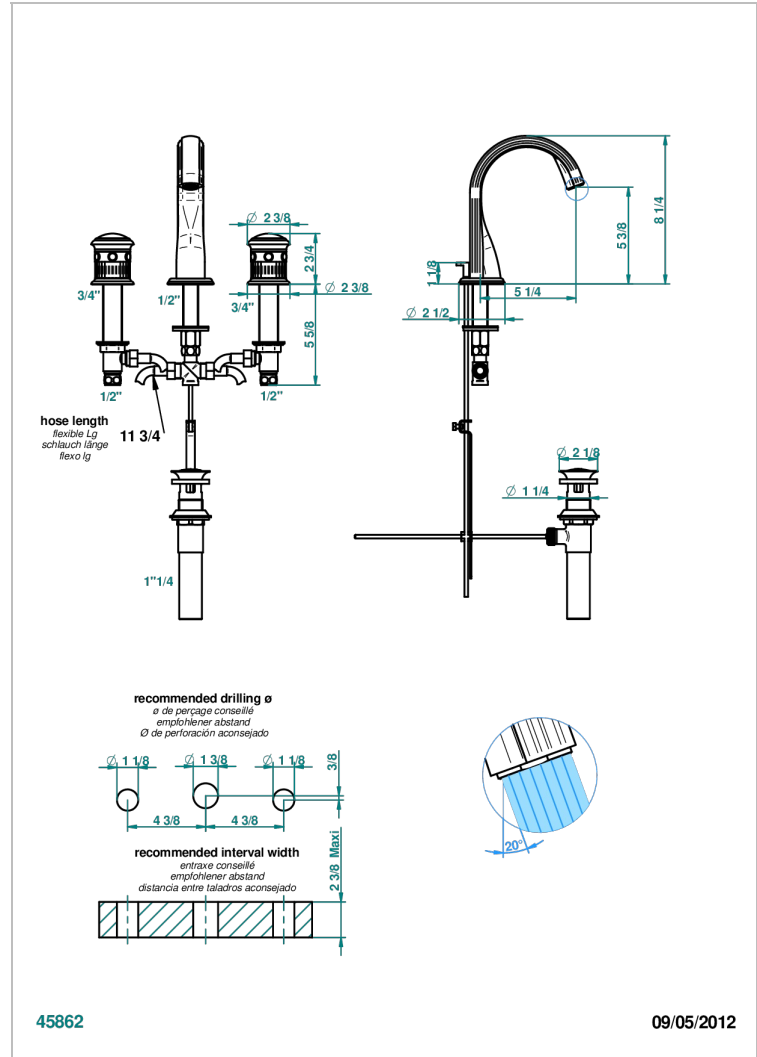

TROCADERO LAPIS LAZULI

U7B-151M/US

Widespread lavatory set with drain for 1 1/4" + countertop

CHARACTERISTIC

- Trocadero Lapis Lazuli
- Widespread lavatory set with drain for 1 1/4" + countertop

TECHNICAL SPECS

- Recommandé : 3 bars (max. 5 bars) - Advised : 43,5 psi (max. 72 psi)
- 5,7 l/min à 3 bars (1.5 gpm at 43.5 psi)
- 1.2 gpm on demand in accordance with California's rules

AVAILABLE FINITIONS

Black nickel - D24
Blush PVD - H62
Brass color PVD - H49
Brown bronze color PVD - F33
Chrome polished - A02
Chrome polished / gold polished - G02

Matt nickel (American satin) - C01
Matt nickel color PVD - H56
Nickel antique / Sovereign - H28
Nickel color PVD - H55
Nickel polished - B01
Rose Gold - F27

Satin chrome - C03
Silver rhodium - F18
Soft gold - F30
Soft matt gold - F31
Umber PVD - H66