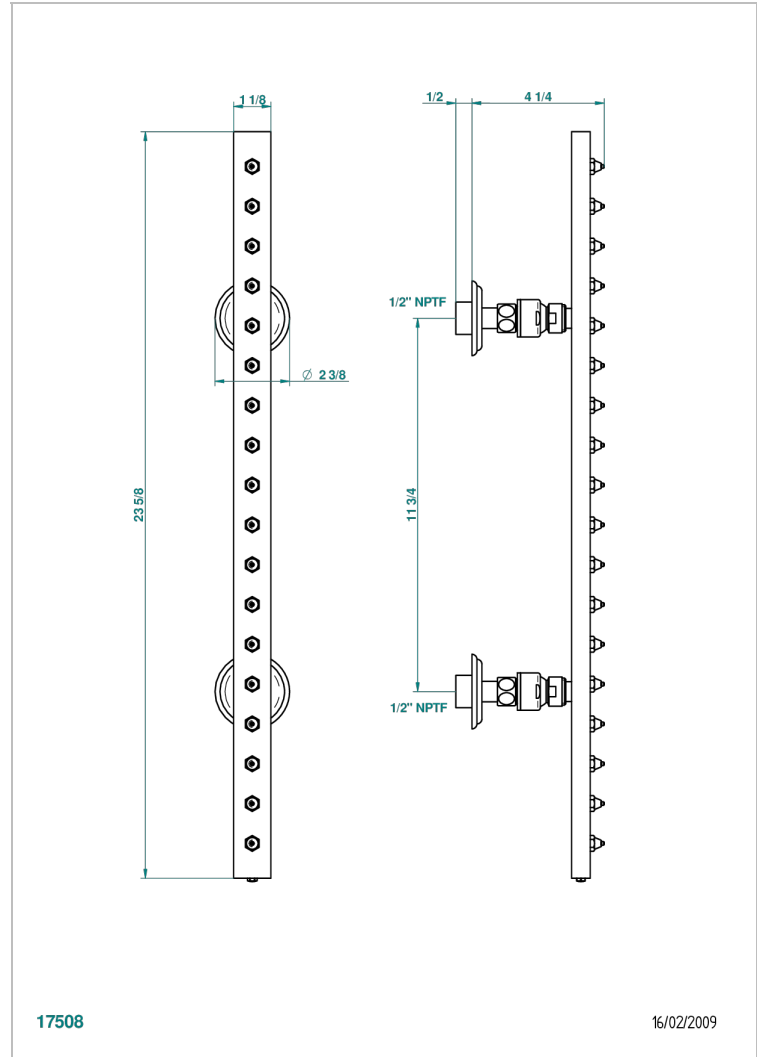

# TROCADERO MALACHITE

U7A-900/US

Rain-bar, rectangular with 18 picots, 23 1/2" long - with easyclean system

17508

16/02/2009

## CHARACTERISTIC

- Trocadéro Malachite
- Rain-bar, rectangular with 18 picots, 23 1/2" long - with easyclean system