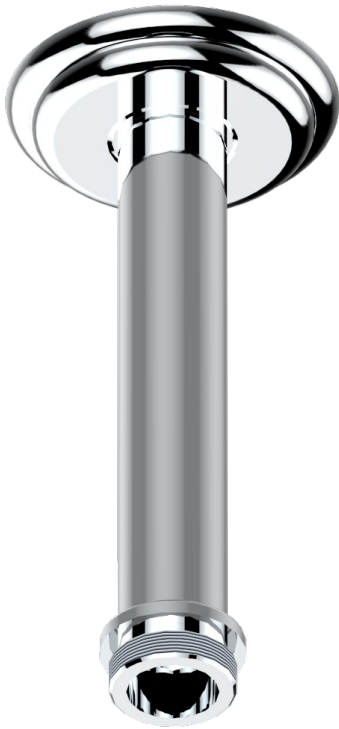

TROCADERO MALACHITE

U7A-82V/US

Vertical shower arm ceiling mounted 1/2" connection

17502

18/11/2008

CHARACTERISTIC

- Trocadéro Malachite
- Vertical shower arm ceiling mounted 1/2" connection

AVAILABLE FINITIONS

Black nickel - D24
Blush PVD - H62
Brass color PVD - H49
Brown bronze color PVD - F33
Chrome polished - A02
Chrome polished / gold polished - G02

Gold color PVD - H52
Gold mat - F07
Gold polished - F01
Gold satiney - F03
Graphite PVD - H64
Matt Umber PVD - H67

Matt blush PVD - H60
Matt brass color PVD - H50
Matt brown bronze color PVD - F34
Matt chrome (American satin) - C02
Matt gold color PVD - H53
Matt graphite PVD - H65

Matt nickel (American satin) - C01
Matt nickel color PVD - H56
Nickel antique / Sovereign - H28
Nickel color PVD - H55
Nickel polished - B01
Rose Gold - F27

Satin chrome - C03
Silver rhodium - F18
Soft gold - F30
Soft matt gold - F31
Umber PVD - H66