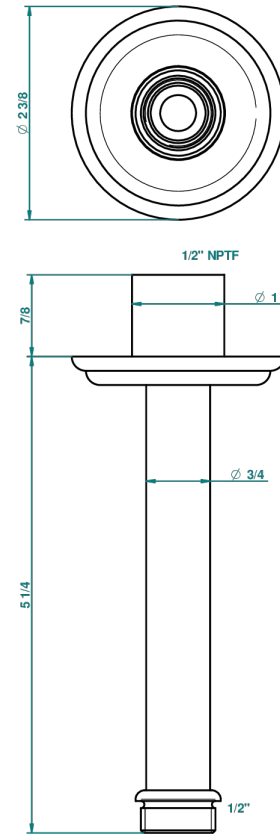

TROCADERO MALACHITE

U7A-82V/US

Vertical shower arm ceiling mounted 1/2" connection

17502

18/11/2008

CHARACTERISTIC

- Trocadéro Malachite
- Vertical shower arm ceiling mounted 1/2" connection

AVAILABLE FINITIONS

Black nickel - D24
Blush PVD - H62
Brass color PVD - H49
Brown bronze color PVD - F33
Chrome polished - A02
Chrome polished / gold polished - G02

Gold color PVD - H52
Gold mat - F07
Gold polished - F01
Gold satiney - F03
Graphite PVD - H64
Matt Umber PVD - H67

Matt blush PVD - H60
Matt brass color PVD - H50
Matt brown bronze color PVD - F34
Matt chrome (American satin) - C02
Matt gold color PVD - H53
Matt graphite PVD - H65

Matt nickel (American satin) - C01
Matt nickel color PVD - H56
Nickel antique / Sovereign - H28
Nickel color PVD - H55
Nickel polished - B01
Rose Gold - F27