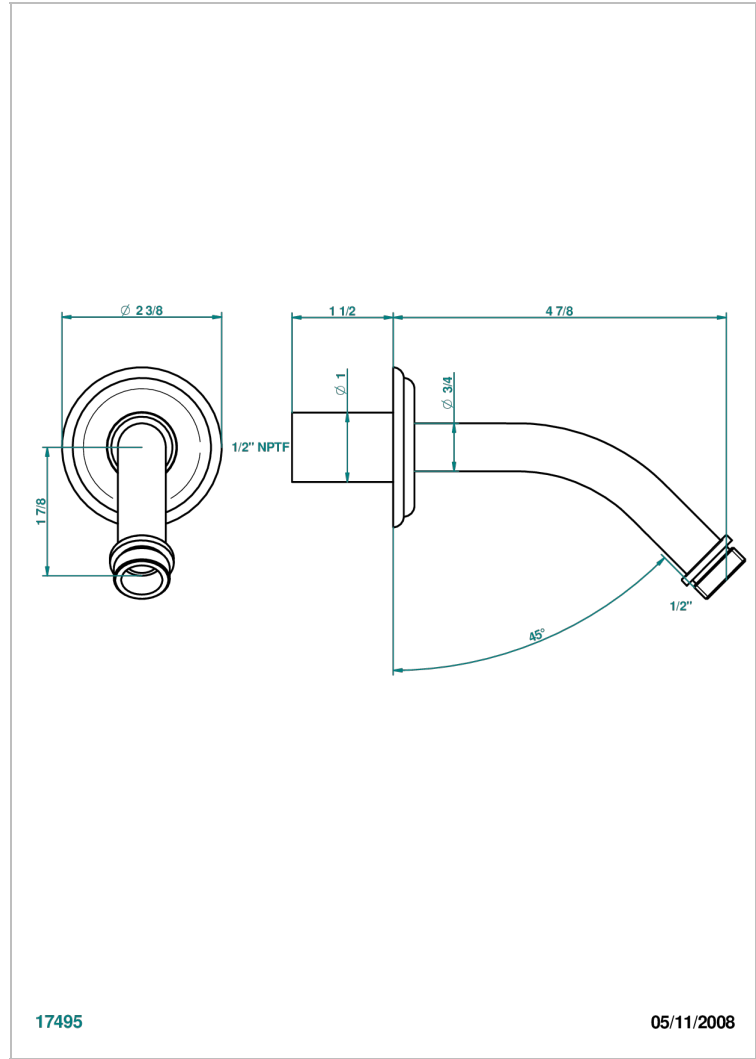

TROCADERO MALACHITE

U7A-82/US

Horizontal shower arm, 45°, lg: 4" 3/4

THG[®]
PARIS

17495

05/11/2008

CHARACTERISTIC

- Trocadéro Malachite
- Horizontal shower arm, 45°, lg: 4" 3/4