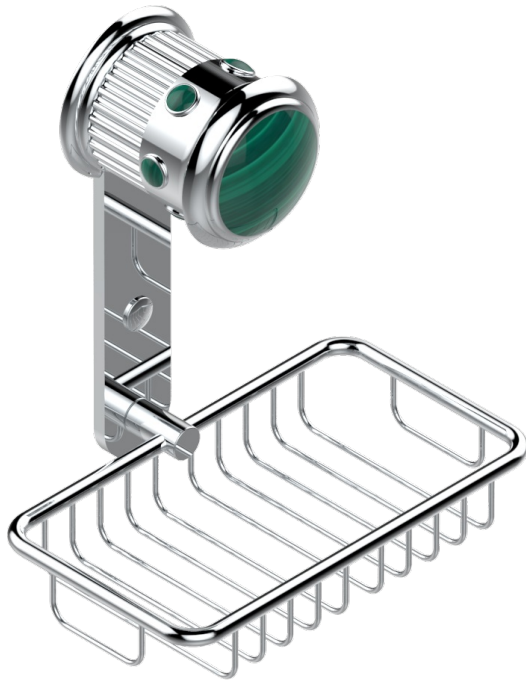

TROCADERO MALACHITE

U7A-620

Soap basket, wall mounted 6"1/4 x 3"5/8

THG[®]
PARIS

CHARACTERISTIC

- Trocadéro Malachite
- Soap basket, wall mounted 6"1/4 x 3"5/8

AVAILABLE FINITIONS

Black nickel - D24
Blush PVD - H62
Brass color PVD - H49
Brown bronze color PVD - F33
Chrome polished - A02
Chrome polished / gold polished - G02

Gold color PVD - H52
Gold mat - F07
Gold polished - F01
Gold satiney - F03
Graphite PVD - H64
Matt Umber PVD - H67

Matt blush PVD - H60
Matt brass color PVD - H50
Matt brown bronze color PVD - F34
Matt chrome (American satin) - C02
Matt gold color PVD - H53
Matt graphite PVD - H65

Matt nickel (American satin) - C01
Matt nickel color PVD - H56
Nickel antique / Sovereign - H28
Nickel color PVD - H55
Nickel polished - B01
Rose Gold - F27

Satin chrome - C03
Silver rhodium - F18
Soft gold - F30
Soft matt gold - F31
Umber PVD - H66