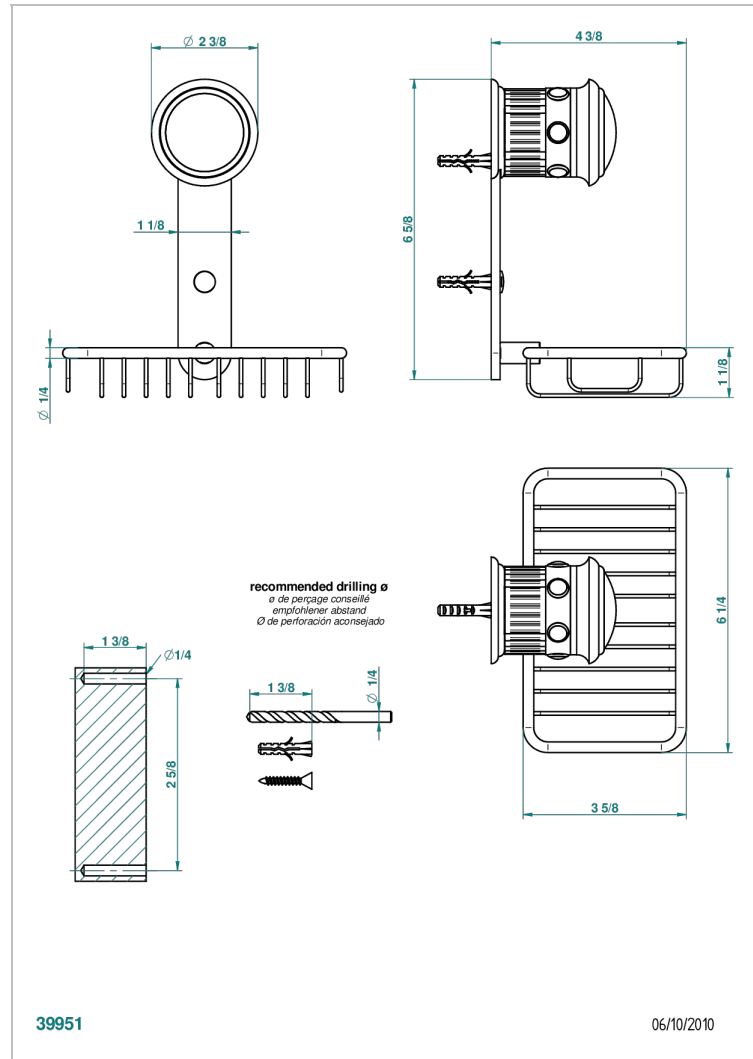

TROCADERO MALACHITE

U7A-620

Soap basket, wall mounted 6"1/4 x 3"5/8

THG[®]
PARIS

CHARACTERISTIC

- Trocadéro Malachite
- Soap basket, wall mounted 6"1/4 x 3"5/8

AVAILABLE FINITIONS

Black nickel - D24
Blush PVD - H62
Brass color PVD - H49
Brown bronze color PVD - F33
Chrome polished - A02
Chrome polished / gold polished - G02