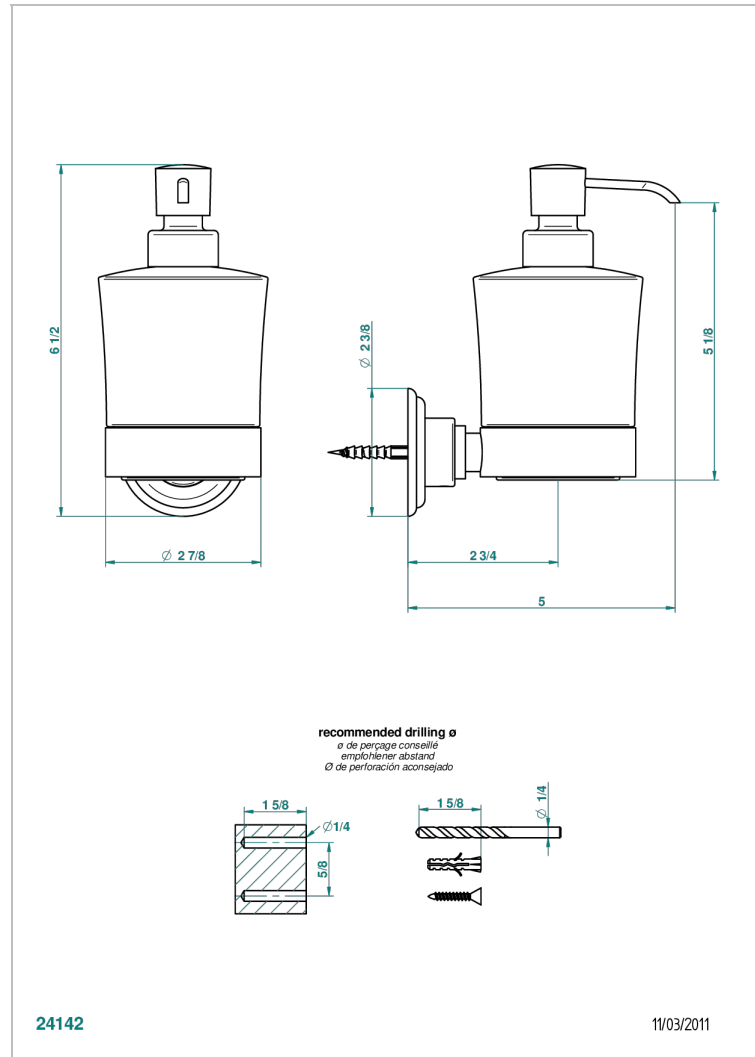

TROCADERO MALACHITE

U7A-613

Liquid soap dispenser

THG[®]
PARIS

CHARACTERISTIC

- Trocadéro Malachite
- Liquid soap dispenser

AVAILABLE FINITIONS

Black nickel - D24
Blush PVD - H62
Brass color PVD - H49
Brown bronze color PVD - F33
Chrome polished - A02
Chrome polished / gold polished - G02