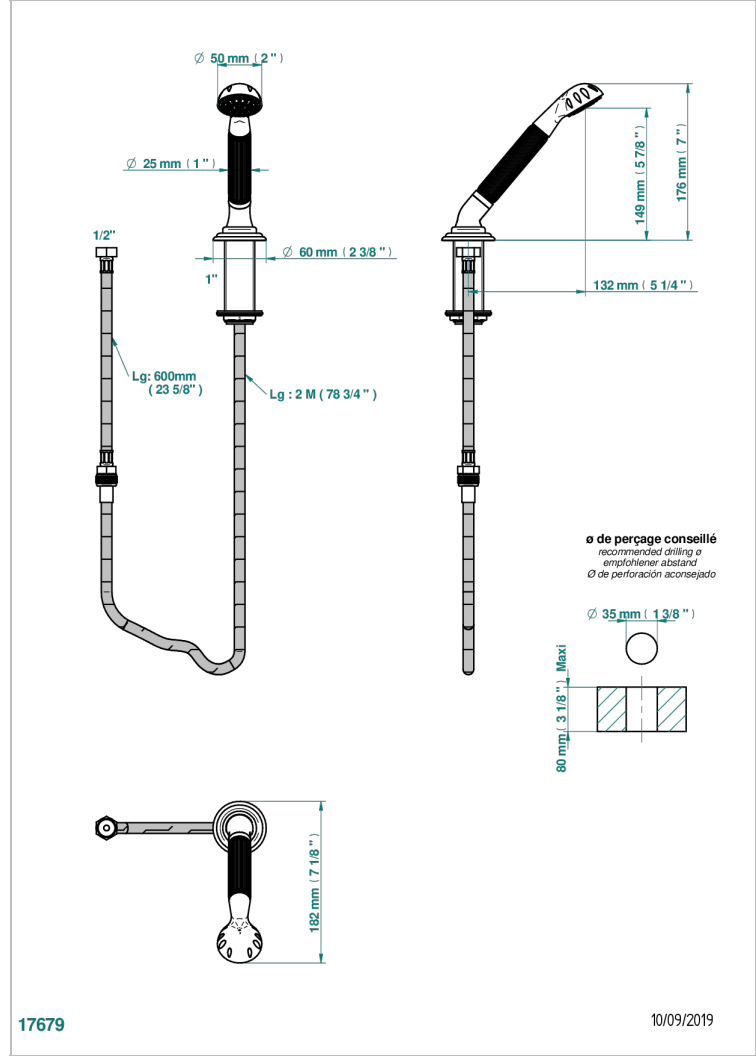

# TROCADERO MALACHITE

U7A-60A

Deck mounted hand shower, with hose

THG<sup>®</sup>  
PARIS

## CHARACTERISTIC

- Trocadéro Malachite
- Deck mounted hand shower, with hose