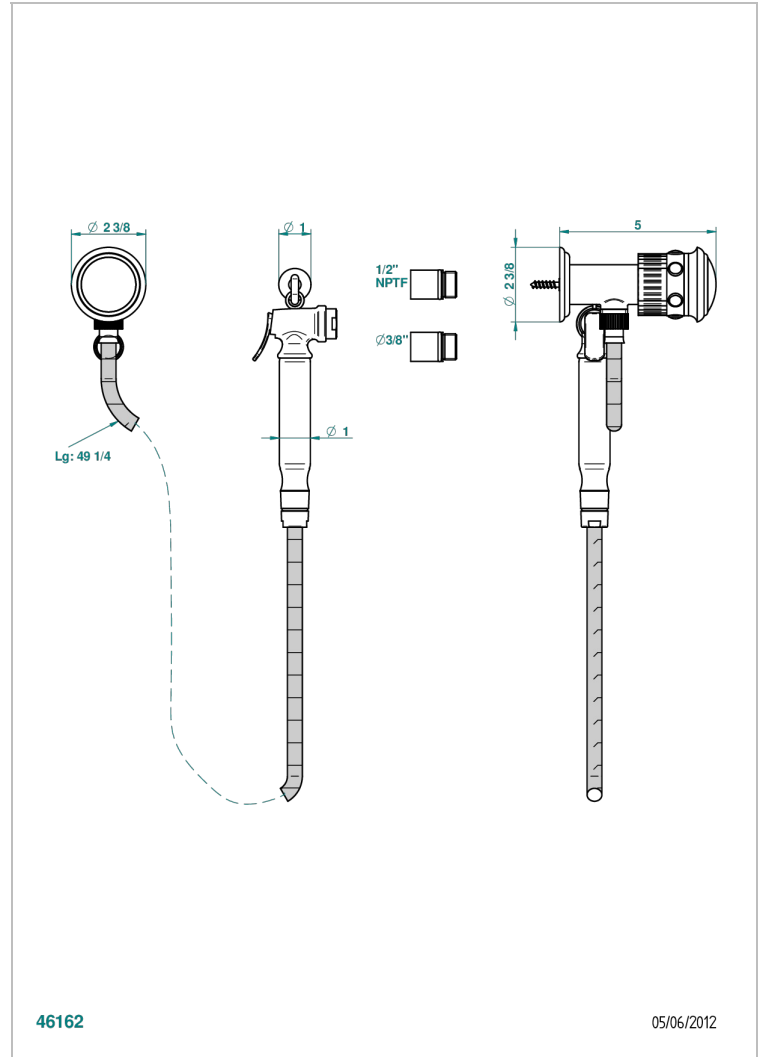

TROCADERO MALACHITE

U7A-5840/8US

Handheld spray bidet with hose, elbow and hook

THG[®]
PARIS

46162

05/06/2012

CHARACTERISTIC

- Trocadéro Malachite
- Handheld spray bidet with hose, elbow and hook

TECHNICAL SPECS

- Recommandé : 3 bars (max. 5 bars) - Advised : 43,5 psi (max. 72 psi)
- 9,5 l/min à 3 bars (2.5 gpm at 43.5 psi)

AVAILABLE FINITIONS

- Chrome polished - A02
- Chrome polished / gold polished - G02
- Gold polished - F01
- Nickel polished - B01