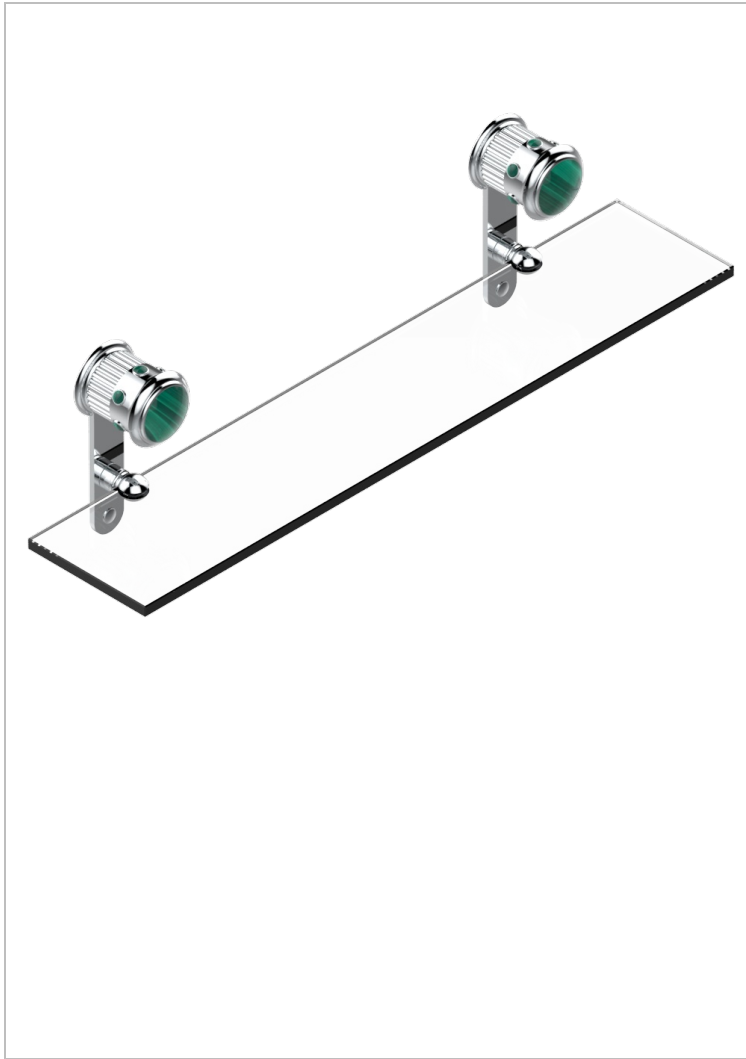

# TROCADERO MALACHITE

U7A-564

Glass shelf with brackets

## CHARACTERISTIC

- Trocadéro Malachite
- Glass shelf with brackets

## AVAILABLE FINITIONS

Black nickel - D24  
 Blush PVD - H62  
 Brass color PVD - H49  
 Brown bronze color PVD - F33  
 Chrome polished - A02  
 Chrome polished / gold polished - G02

Gold color PVD - H52  
 Gold mat - F07  
 Gold polished - F01  
 Gold satiney - F03  
 Graphite PVD - H64  
 Matt Umber PVD - H67

Matt blush PVD - H60  
 Matt brass color PVD - H50  
 Matt brown bronze color PVD - F34  
 Matt chrome (American satin) - C02  
 Matt gold color PVD - H53  
 Matt graphite PVD - H65

Matt nickel (American satin) - C01  
 Matt nickel color PVD - H56  
 Nickel antique / Sovereign - H28  
 Nickel color PVD - H55  
 Nickel polished - B01  
 Rose Gold - F27