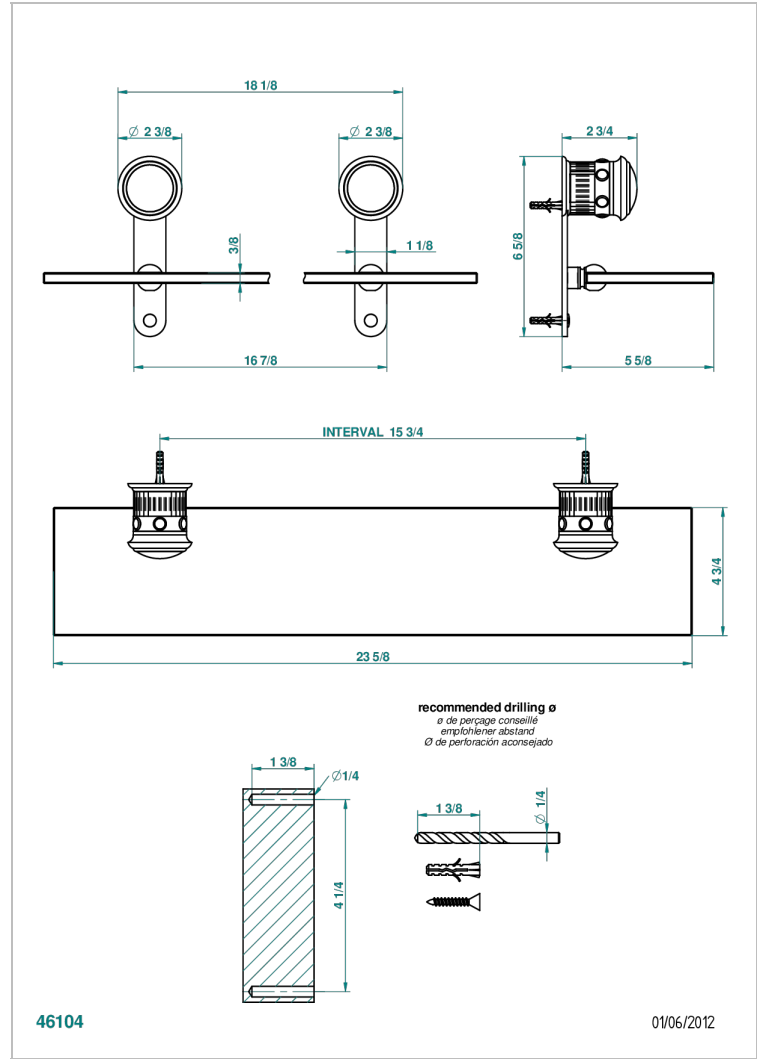

# TROCADERO MALACHITE

U7A-564

Glass shelf with brackets

## CHARACTERISTIC

- Trocadéro Malachite
- Glass shelf with brackets