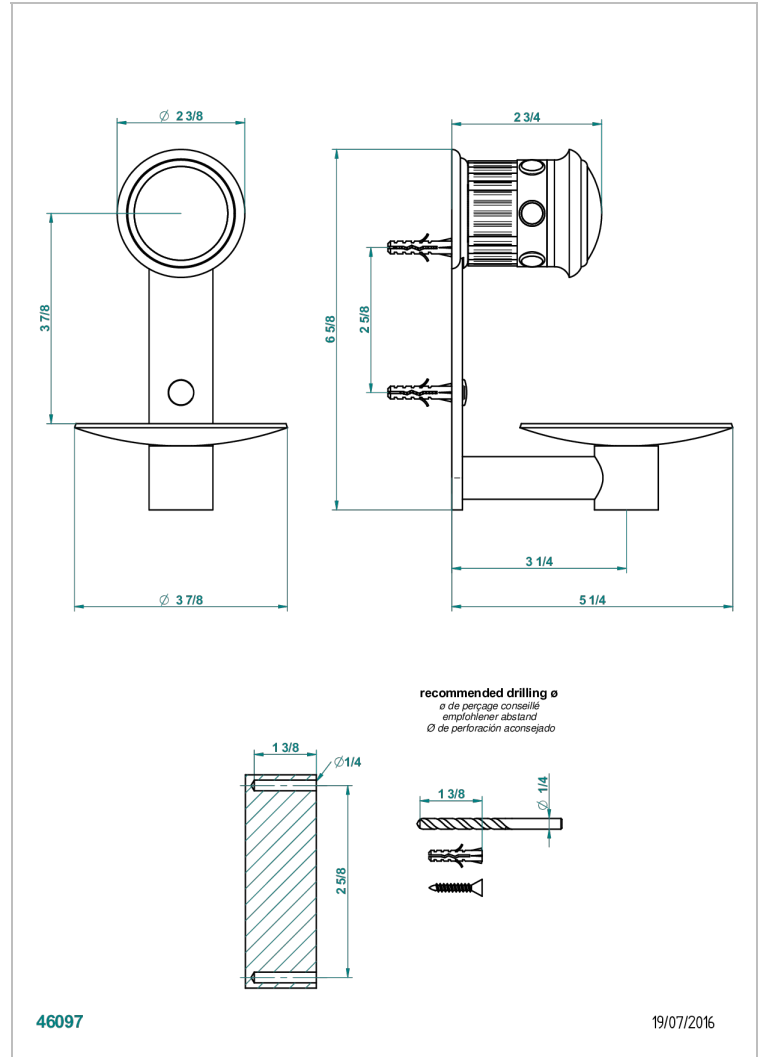

# TROCADERO MALACHITE

U7A-546

Soap dish, wall mounted, 4" diameter

THG<sup>®</sup>  
PARIS

## CHARACTERISTIC

- Trocadéro Malachite
- Soap dish, wall mounted, 4" diameter