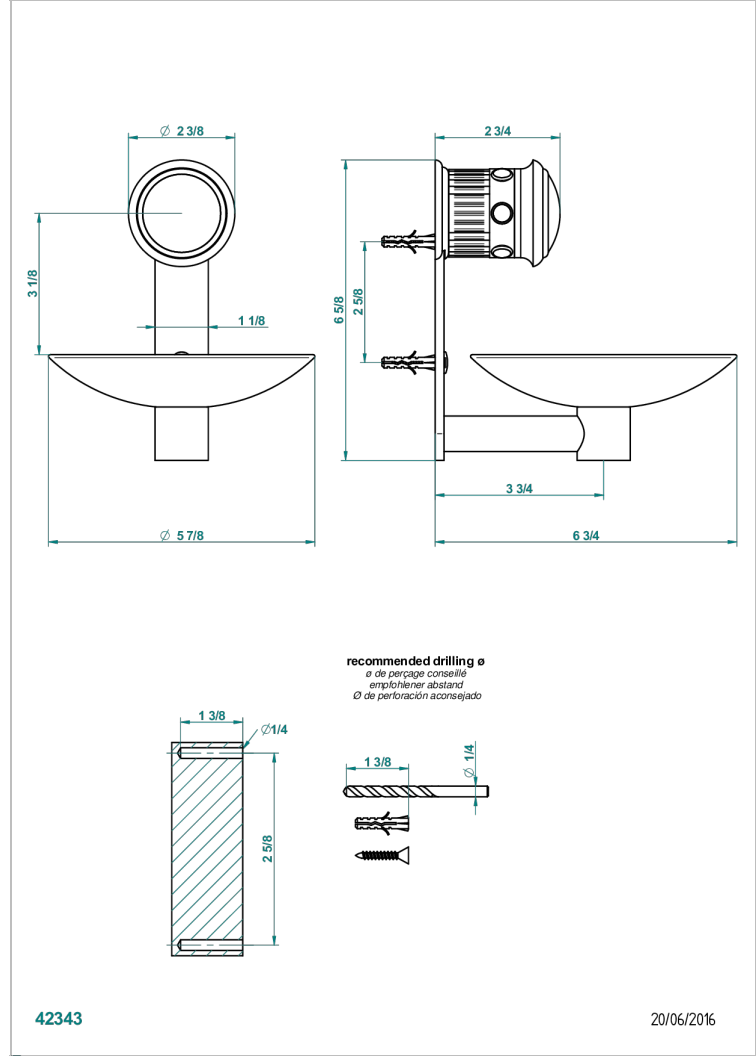

TROCADERO MALACHITE

U7A-546GM

Soap dish, wall mounted, 6" diameter

CHARACTERISTIC

- Trocadéro Malachite
- Soap dish, wall mounted, 6" diameter

AVAILABLE FINITIONS

Black nickel - D24
Blush PVD - H62
Brass color PVD - H49
Brown bronze color PVD - F33
Chrome polished - A02
Chrome polished / gold polished - G02