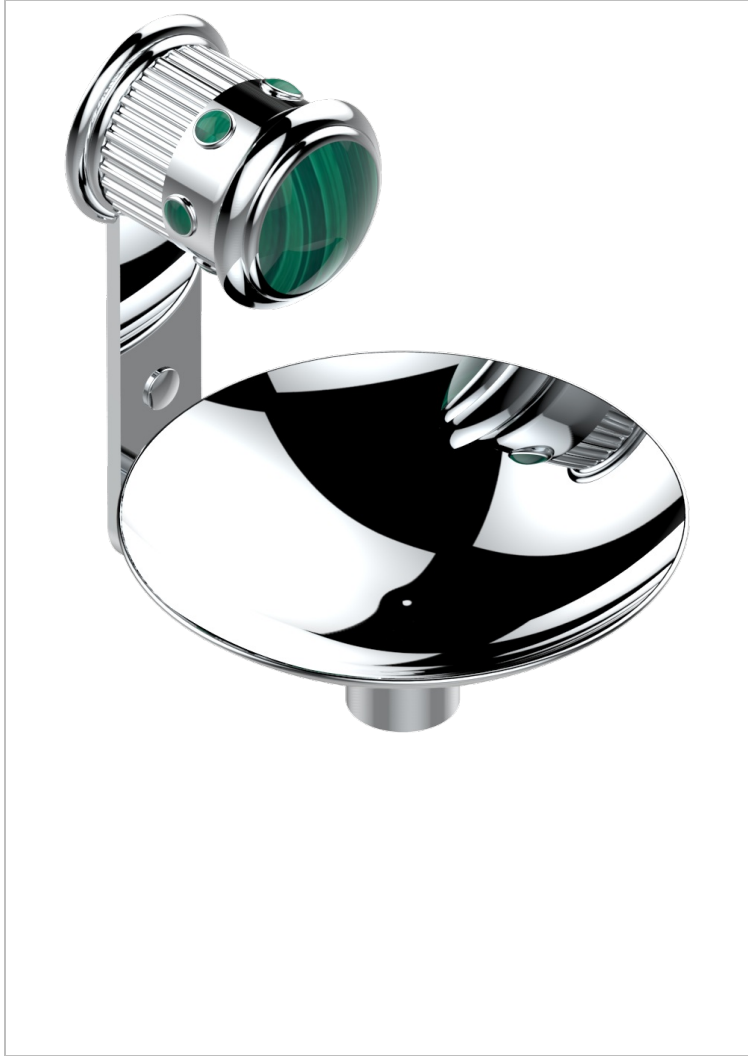

TROCADERO MALACHITE

U7A-546GM

Soap dish, wall mounted, 6" diameter

CHARACTERISTIC

- Trocadéro Malachite
- Soap dish, wall mounted, 6" diameter

AVAILABLE FINITIONS

Black nickel - D24
Blush PVD - H62
Brass color PVD - H49
Brown bronze color PVD - F33
Chrome polished - A02
Chrome polished / gold polished - G02

Gold color PVD - H52
Gold mat - F07
Gold polished - F01
Gold satiney - F03
Graphite PVD - H64
Matt Umber PVD - H67

Matt blush PVD - H60
Matt brass color PVD - H50
Matt brown bronze color PVD - F34
Matt chrome (American satin) - C02
Matt gold color PVD - H53
Matt graphite PVD - H65

Matt nickel (American satin) - C01
Matt nickel color PVD - H56
Nickel antique / Sovereign - H28
Nickel color PVD - H55
Nickel polished - B01
Rose Gold - F27

Satin chrome - C03
Silver rhodium - F18
Soft gold - F30
Soft matt gold - F31
Umber PVD - H66