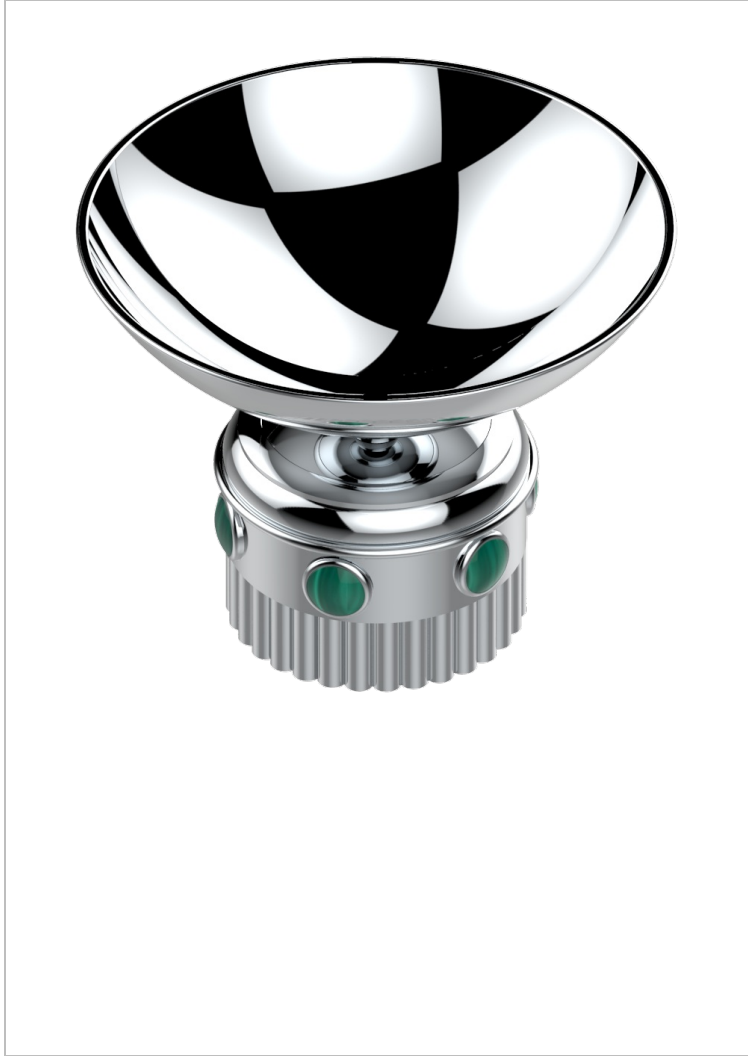

TROCADERO MALACHITE

U7A-544

Soap dish, freestanding , 4" diameter

THG[®]
PARIS

43882

19/10/2011

CHARACTERISTIC

- Trocadéro Malachite
- Soap dish, freestanding , 4" diameter

AVAILABLE FINITIONS

Black nickel - D24
Blush PVD - H62
Brass color PVD - H49
Brown bronze color PVD - F33
Chrome polished - A02
Chrome polished / gold polished - G02

Gold color PVD - H52
Gold mat - F07
Gold polished - F01
Gold satiney - F03
Graphite PVD - H64
Matt Umber PVD - H67

Matt blush PVD - H60
Matt brass color PVD - H50
Matt brown bronze color PVD - F34
Matt chrome (American satin) - C02
Matt gold color PVD - H53
Matt graphite PVD - H65

Matt nickel (American satin) - C01
Matt nickel color PVD - H56
Nickel antique / Sovereign - H28
Nickel color PVD - H55
Nickel polished - B01
Rose Gold - F27

Satin chrome - C03
Silver rhodium - F18
Soft gold - F30
Soft matt gold - F31
Umber PVD - H66