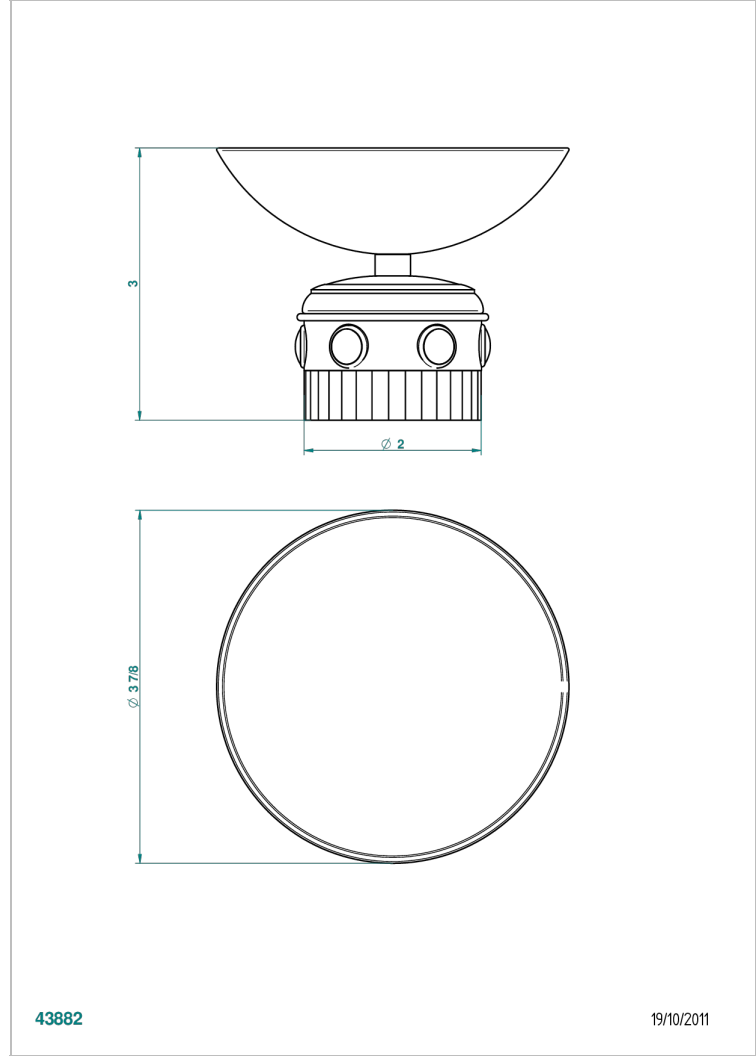

TROCADERO MALACHITE

U7A-544

Soap dish, freestanding , 4" diameter

THG[®]
PARIS

43882

19/10/2011

CHARACTERISTIC

- Trocadéro Malachite
- Soap dish, freestanding , 4" diameter