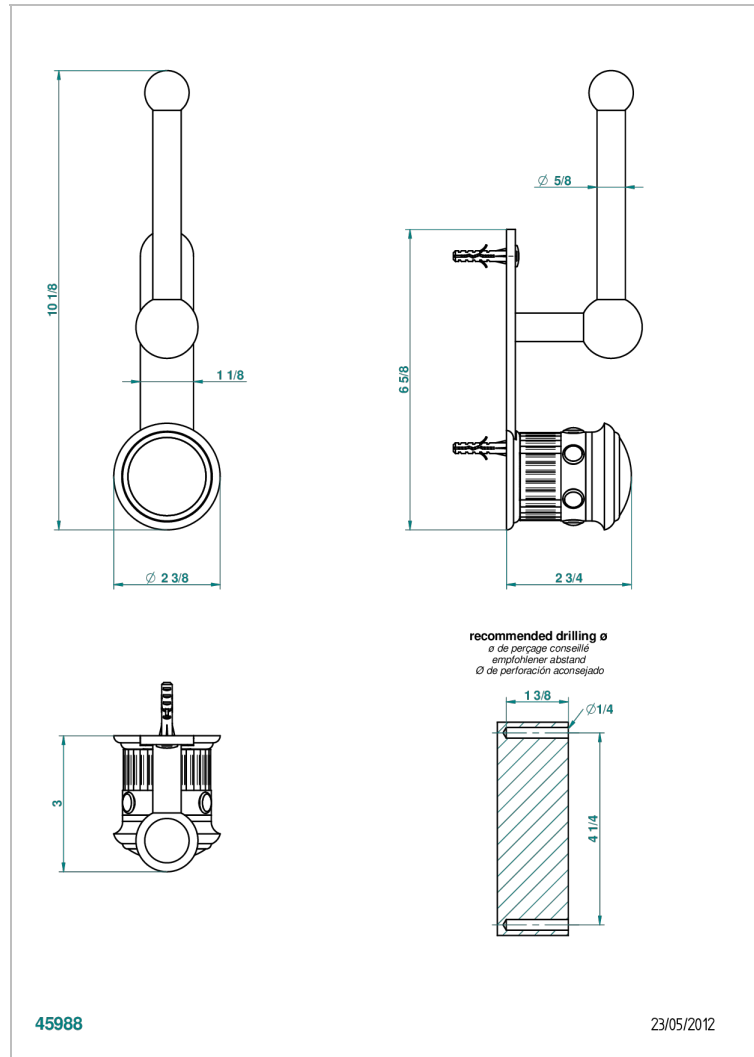

# TROCADERO MALACHITE

U7A-542

Reserve toilet paper holder

## CHARACTERISTIC

- Trocadéro Malachite
- Reserve toilet paper holder