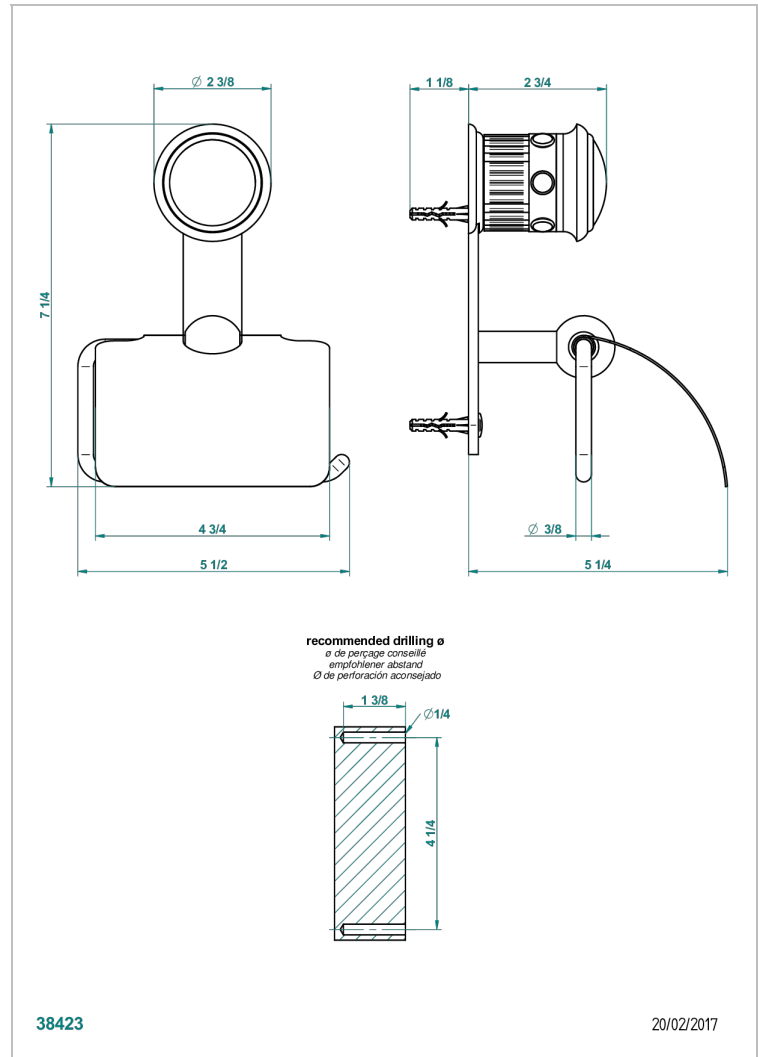

TROCADERO MALACHITE

U7A-538AC

THG
PARIS

Toilet paper holder, single mount with cover

CHARACTERISTIC

- Trocadéro Malachite
- Toilet paper holder, single mount with cover

AVAILABLE FINITIONS

Black nickel - D24
Blush PVD - H62
Brass color PVD - H49
Brown bronze color PVD - F33
Chrome polished - A02
Chrome polished / gold polished - G02