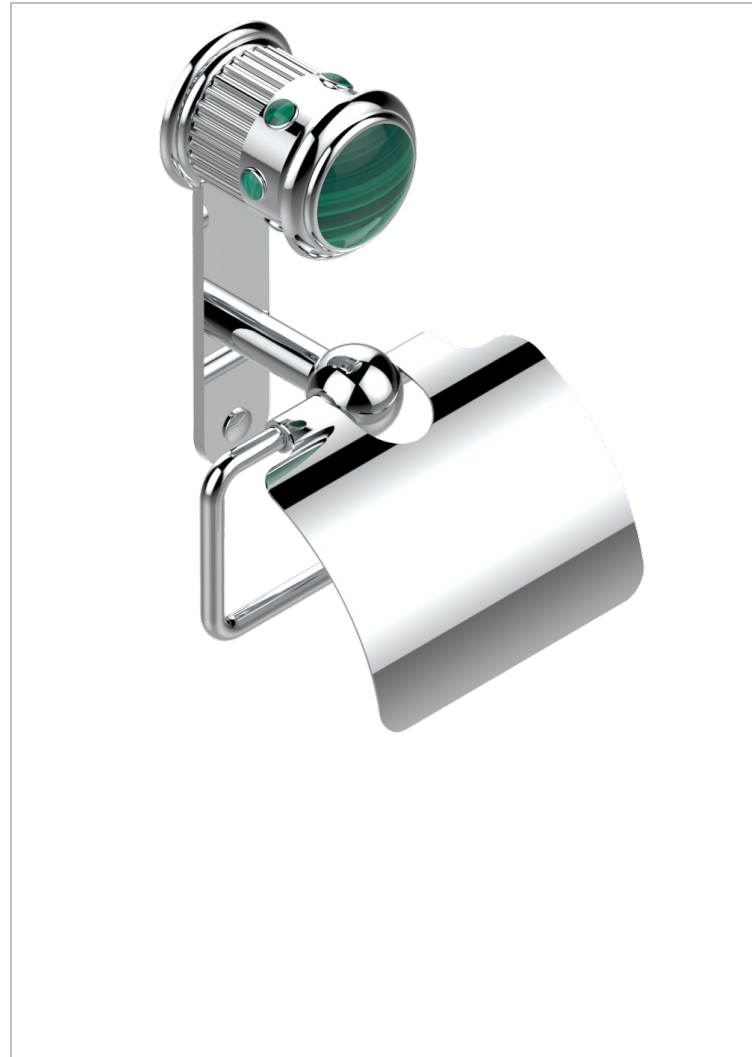

TROCADERO MALACHITE

U7A-538AC

THG
PARIS

Toilet paper holder, single mount with cover

CHARACTERISTIC

- Trocadéro Malachite
- Toilet paper holder, single mount with cover

AVAILABLE FINITIONS

Black nickel - D24
Blush PVD - H62
Brass color PVD - H49
Brown bronze color PVD - F33
Chrome polished - A02
Chrome polished / gold polished - G02

Gold color PVD - H52
Gold mat - F07
Gold polished - F01
Gold satiney - F03
Graphite PVD - H64
Matt Umber PVD - H67

Matt blush PVD - H60
Matt brass color PVD - H50
Matt brown bronze color PVD - F34
Matt chrome (American satin) - C02
Matt gold color PVD - H53
Matt graphite PVD - H65

Matt nickel (American satin) - C01
Matt nickel color PVD - H56
Nickel antique / Sovereign - H28
Nickel color PVD - H55
Nickel polished - B01
Rose Gold - F27

Satin chrome - C03
Silver rhodium - F18
Soft gold - F30
Soft matt gold - F31
Umber PVD - H66