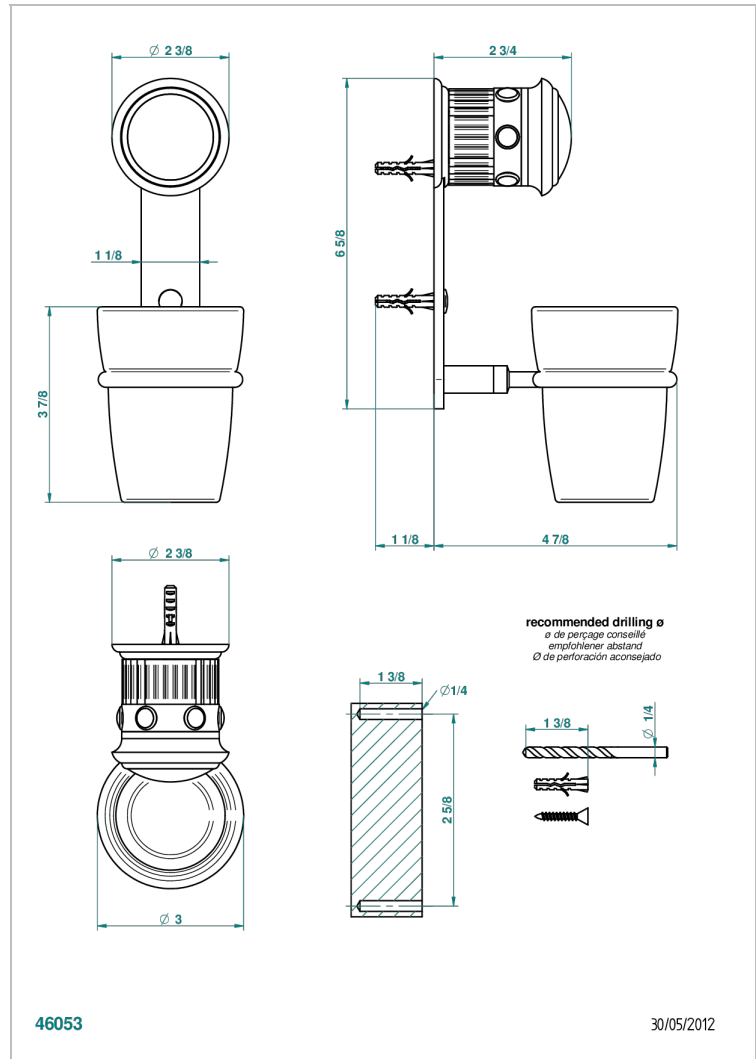

# TROCADERO MALACHITE

U7A-536

Tumbler holder, wall mounted

THG<sup>®</sup>  
PARIS

## CHARACTERISTIC

- Trocadero Malachite
- Tumbler holder, wall mounted