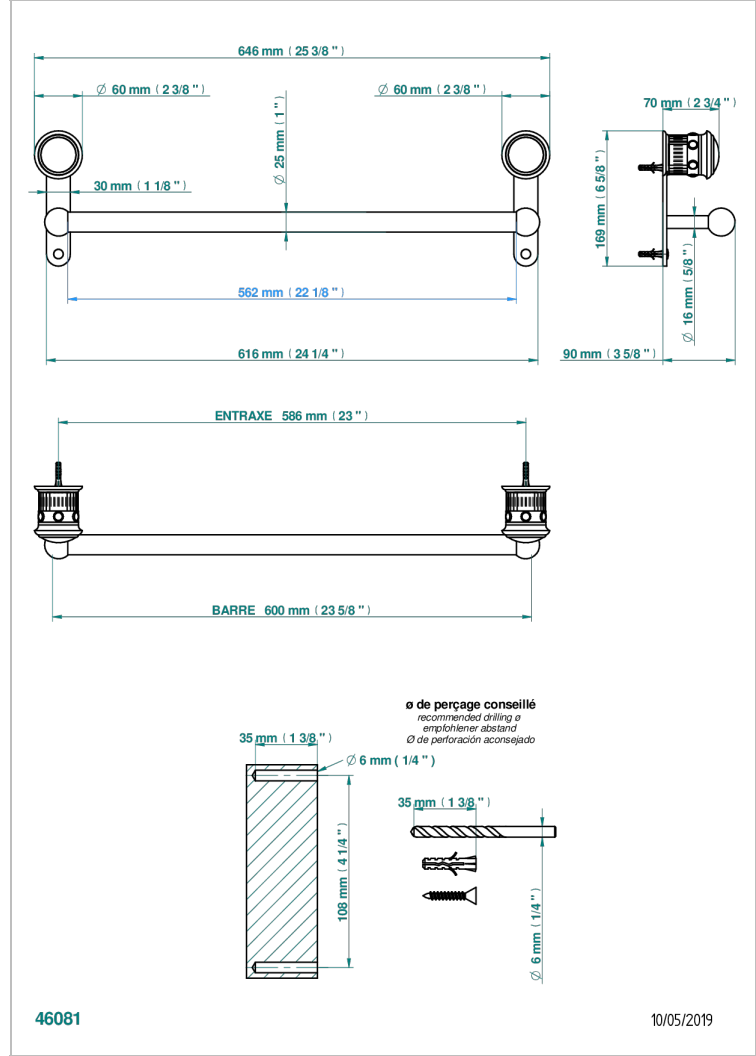

# TROCADERO MALACHITE

U7A-526/60

Towel bar, 24" long

## CHARACTERISTIC

- Trocadéro Malachite
- Towel bar, 24" long