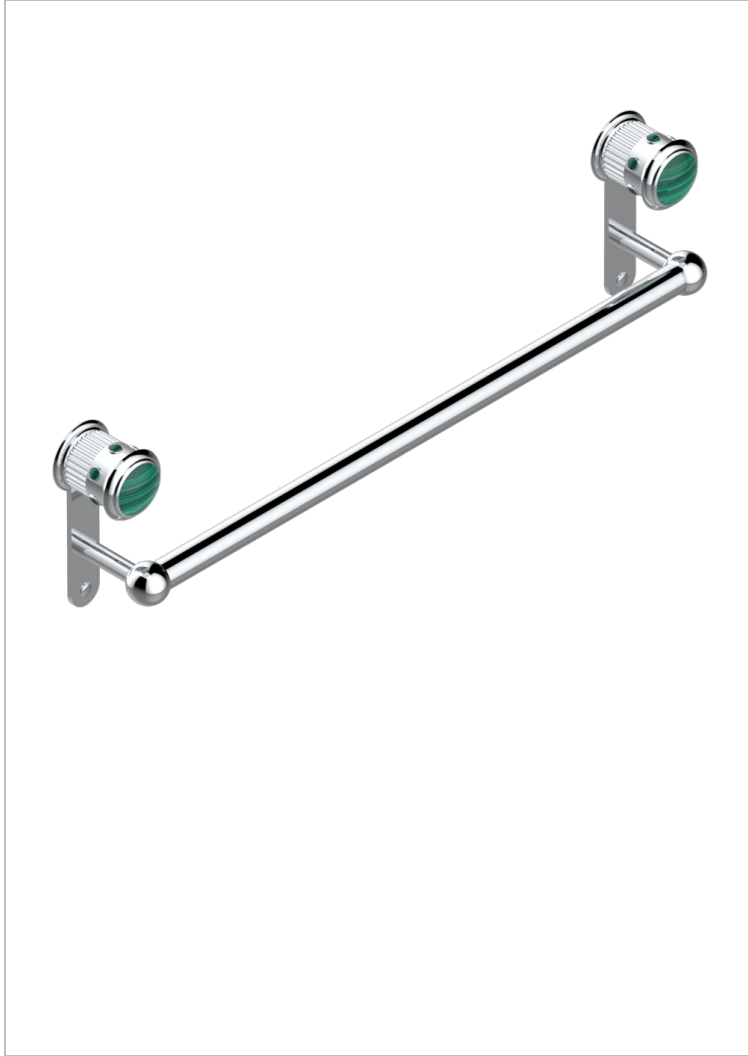

# TROCADERO MALACHITE

U7A-526/60

Towel bar, 24" long

## CHARACTERISTIC

- Trocadéro Malachite
- Towel bar, 24" long

## AVAILABLE FINITIONS

Black nickel - D24  
Blush PVD - H62  
Brass color PVD - H49  
Brown bronze color PVD - F33  
Chrome polished - A02  
Chrome polished / gold polished - G02

Gold color PVD - H52  
Gold mat - F07  
Gold polished - F01  
Gold satiney - F03  
Graphite PVD - H64  
Matt Umber PVD - H67

Matt blush PVD - H60  
Matt brass color PVD - H50  
Matt brown bronze color PVD - F34  
Matt chrome (American satin) - C02  
Matt gold color PVD - H53  
Matt graphite PVD - H65

Matt nickel (American satin) - C01  
Matt nickel color PVD - H56  
Nickel antique / Sovereign - H28  
Nickel color PVD - H55  
Nickel polished - B01  
Rose Gold - F27