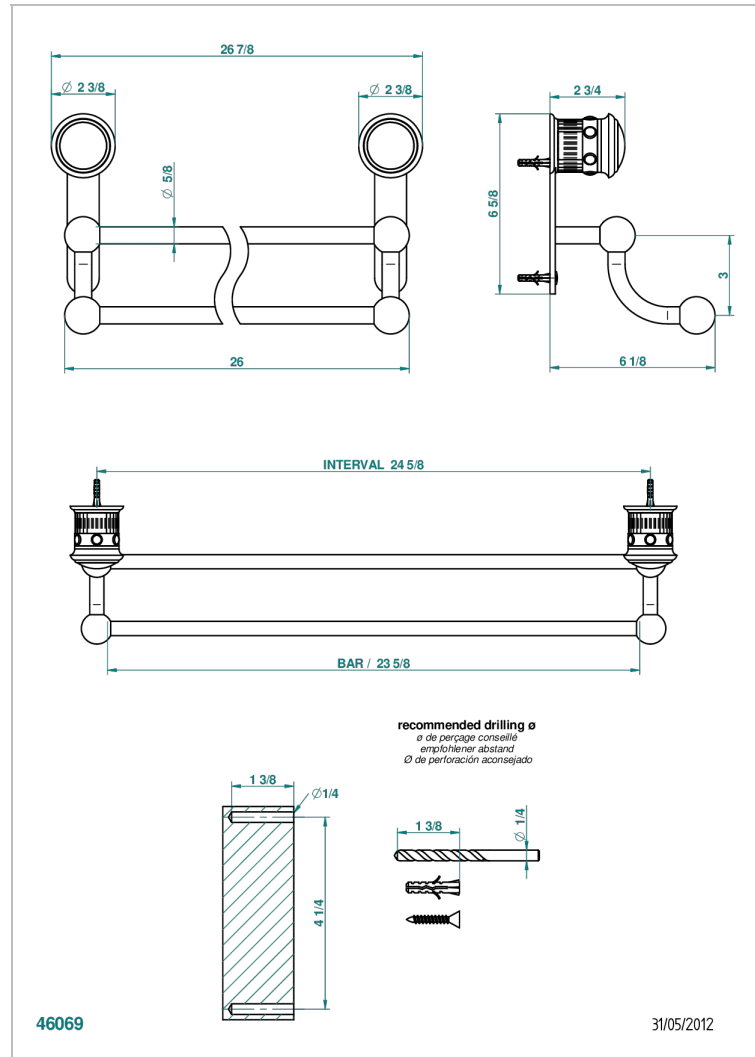

TROCADERO MALACHITE

U7A-516/60

Double towel bar, 24" long

CHARACTERISTIC

- Trocadero Malachite
- Double towel bar, 24" long

AVAILABLE FINITIONS

Black nickel - D24
Blush PVD - H62
Brass color PVD - H49
Brown bronze color PVD - F33
Chrome polished - A02
Chrome polished / gold polished - G02