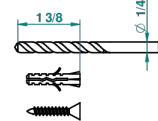

TROCADERO MALACHITE

U7A-508

Robe hook single small

THG®
PARIS

38541

14/06/2010

CHARACTERISTIC

- Trocadéro Malachite
- Robe hook single small

AVAILABLE FINITIONS

Black nickel - D24
Blush PVD - H62
Brass color PVD - H49
Brown bronze color PVD - F33
Chrome polished - A02
Chrome polished / gold polished - G02

Gold color PVD - H52
Gold mat - F07
Gold polished - F01
Gold satiney - F03
Graphite PVD - H64
Matt Umber PVD - H67

Matt blush PVD - H60
Matt brass color PVD - H50
Matt brown bronze color PVD - F34
Matt chrome (American satin) - C02
Matt gold color PVD - H53
Matt graphite PVD - H65

Matt nickel (American satin) - C01
Matt nickel color PVD - H56
Nickel antique / Sovereign - H28
Nickel color PVD - H55
Nickel polished - B01
Rose Gold - F27

Satin chrome - C03
Silver rhodium - F18
Soft gold - F30
Soft matt gold - F31
Umber PVD - H66