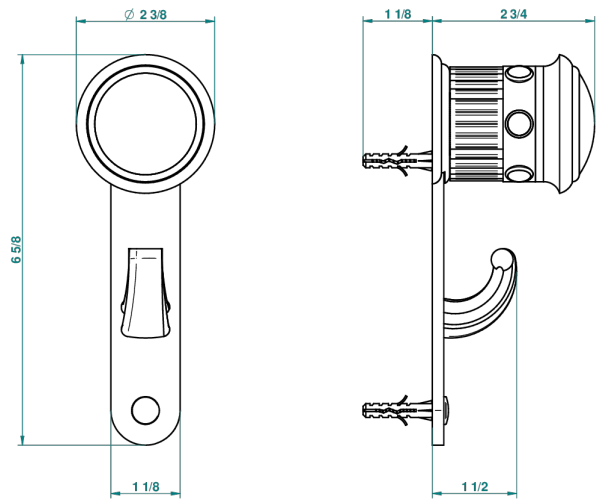

TROCADERO MALACHITE

U7A-508

Robe hook single small

THG®
PARIS

38541

14/06/2010

CHARACTERISTIC

- Trocadéro Malachite
- Robe hook single small

AVAILABLE FINITIONS

Black nickel - D24
Blush PVD - H62
Brass color PVD - H49
Brown bronze color PVD - F33
Chrome polished - A02
Chrome polished / gold polished - G02

Gold color PVD - H52
Gold mat - F07
Gold polished - F01
Gold satiney - F03
Graphite PVD - H64
Matt Umber PVD - H67

Matt blush PVD - H60
Matt brass color PVD - H50
Matt brown bronze color PVD - F34
Matt chrome (American satin) - C02
Matt gold color PVD - H53
Matt graphite PVD - H65

Matt nickel (American satin) - C01
Matt nickel color PVD - H56
Nickel antique / Sovereign - H28
Nickel color PVD - H55
Nickel polished - B01
Rose Gold - F27

Satin chrome - C03
Silver rhodium - F18
Soft gold - F30
Soft matt gold - F31
Umber PVD - H66