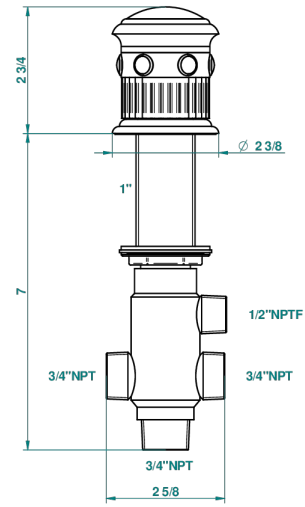

TROCADERO MALACHITE

U7A-504VGUS

2-function deck diverter with trim

37857

10/09/2013

CHARACTERISTIC

- Trocadero Malachite
- 2-function deck diverter with trim

AVAILABLE FINITIONS

Black nickel - D24
Blush PVD - H62
Brass color PVD - H49
Brown bronze color PVD - F33
Chrome polished - A02
Chrome polished / gold polished - G02

Gold color PVD - H52
Gold mat - F07
Gold polished - F01
Gold satiney - F03
Graphite PVD - H64
Matt Umber PVD - H67

Matt blush PVD - H60
Matt brass color PVD - H50
Matt brown bronze color PVD - F34
Matt chrome (American satin) - C02
Matt gold color PVD - H53
Matt graphite PVD - H65

Matt nickel (American satin) - C01
Matt nickel color PVD - H56
Nickel antique / Sovereign - H28
Nickel color PVD - H55
Nickel polished - B01
Rose Gold - F27

Satin chrome - C03
Silver rhodium - F18
Soft gold - F30
Soft matt gold - F31
Umber PVD - H66