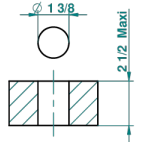

TROCADERO MALACHITE

U7A-504VGUS

2-function deck diverter with trim

37857

10/09/2013

CHARACTERISTIC

- Trocadero Malachite
- 2-function deck diverter with trim

AVAILABLE FINITIONS

Black nickel - D24
Blush PVD - H62
Brass color PVD - H49
Brown bronze color PVD - F33
Chrome polished - A02
Chrome polished / gold polished - G02

Gold color PVD - H52
Gold mat - F07
Gold polished - F01
Gold satiney - F03
Graphite PVD - H64
Matt Umber PVD - H67

Matt blush PVD - H60
Matt brass color PVD - H50
Matt brown bronze color PVD - F34
Matt chrome (American satin) - C02
Matt gold color PVD - H53
Matt graphite PVD - H65

Matt nickel (American satin) - C01
Matt nickel color PVD - H56
Nickel antique / Sovereign - H28
Nickel color PVD - H55
Nickel polished - B01
Rose Gold - F27

Satin chrome - C03
Silver rhodium - F18
Soft gold - F30
Soft matt gold - F31
Umber PVD - H66