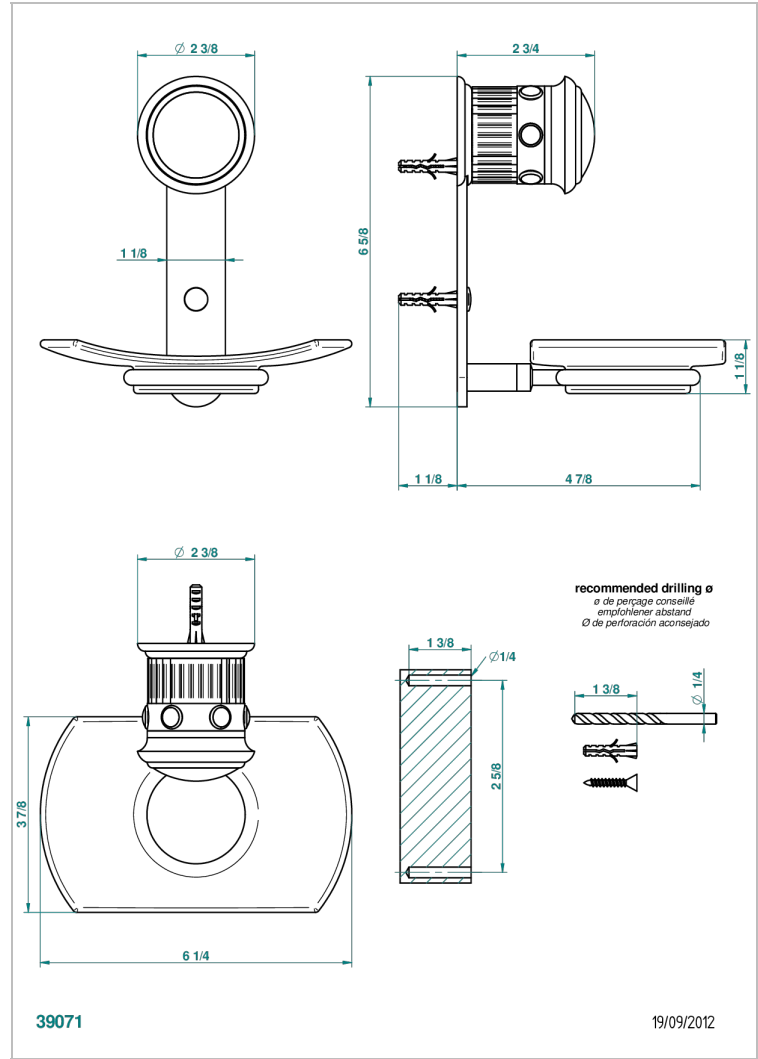

TROCADERO MALACHITE

U7A-500

Glass soap dish, wall mounted

THG[®]
PARIS

CHARACTERISTIC

- Trocadero Malachite
- Glass soap dish, wall mounted

AVAILABLE FINITIONS

Black nickel - D24
Blush PVD - H62
Brass color PVD - H49
Brown bronze color PVD - F33
Chrome polished - A02
Chrome polished / gold polished - G02

Matt nickel (American satin) - C01
Matt nickel color PVD - H56
Nickel antique / Sovereign - H28
Nickel color PVD - H55
Nickel polished - B01
Rose Gold - F27

Satin chrome - C03
Silver rhodium - F18
Soft gold - F30
Soft matt gold - F31
Umber PVD - H66