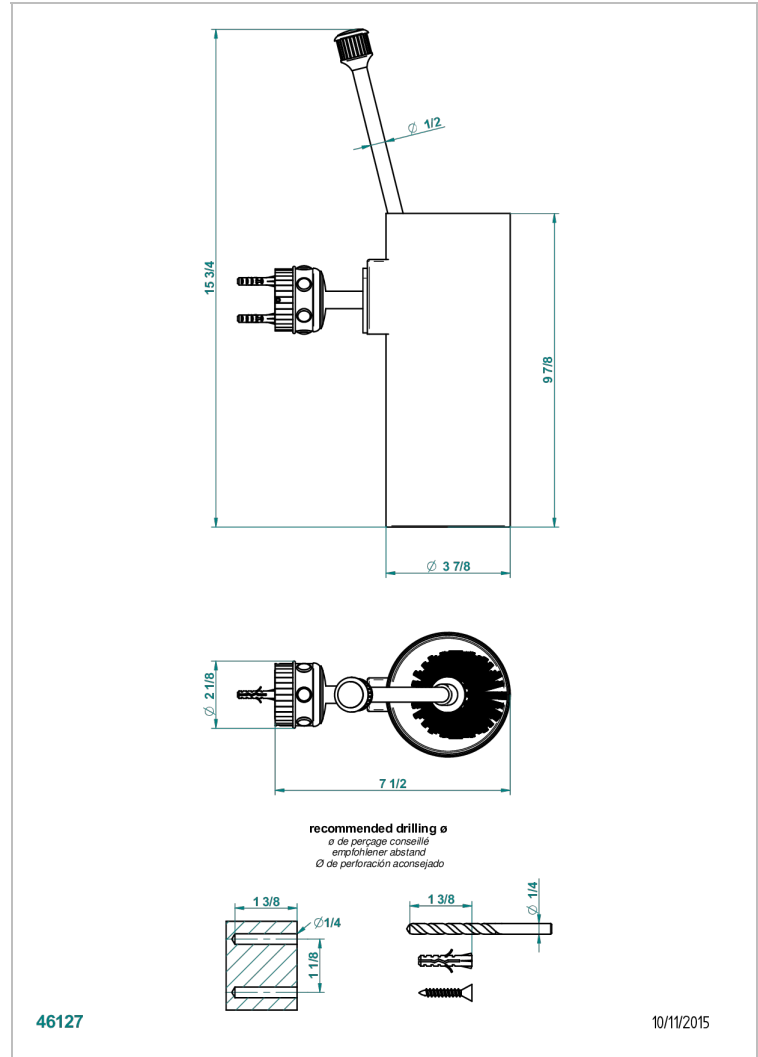

# TROCADERO MALACHITE

U7A-4720

Wall mounted toilet brush holder

## CHARACTERISTIC

- Trocadéro Malachite
- Wall mounted toilet brush holder