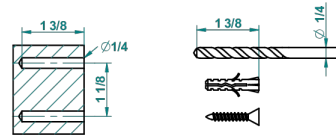

TROCADERO MALACHITE

U7A-4720C

Metal toilet brush holder with brush with cover wall mounted

42344

10/11/2015

CHARACTERISTIC

- Trocadéro Malachite
- Metal toilet brush holder with brush with cover wall mounted

AVAILABLE FINITIONS

Black nickel - D24
Blush PVD - H62
Brass color PVD - H49
Brown bronze color PVD - F33
Chrome polished - A02
Chrome polished / gold polished - G02

Gold color PVD - H52
Gold mat - F07
Gold polished - F01
Gold satiney - F03
Graphite PVD - H64
Matt Umber PVD - H67

Matt blush PVD - H60
Matt brass color PVD - H50
Matt brown bronze color PVD - F34
Matt chrome (American satin) - C02
Matt gold color PVD - H53
Matt graphite PVD - H65

Matt nickel (American satin) - C01
Matt nickel color PVD - H56
Nickel antique / Sovereign - H28
Nickel color PVD - H55
Nickel polished - B01
Rose Gold - F27

Satin chrome - C03
Silver rhodium - F18
Soft gold - F30
Soft matt gold - F31
Umber PVD - H66