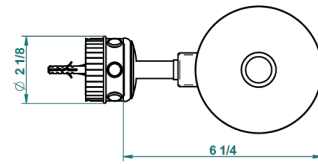

TROCADERO MALACHITE

U7A-4720C

Metal toilet brush holder with brush with cover wall mounted

42344

10/11/2015

CHARACTERISTIC

- Trocadéro Malachite
- Metal toilet brush holder with brush with cover wall mounted

AVAILABLE FINITIONS

Black nickel - D24
Blush PVD - H62
Brass color PVD - H49
Brown bronze color PVD - F33
Chrome polished - A02
Chrome polished / gold polished - G02

Gold color PVD - H52
Gold mat - F07
Gold polished - F01
Gold satiney - F03
Graphite PVD - H64
Matt Umber PVD - H67

Matt blush PVD - H60
Matt brass color PVD - H50
Matt brown bronze color PVD - F34
Matt chrome (American satin) - C02
Matt gold color PVD - H53
Matt graphite PVD - H65

Matt nickel (American satin) - C01
Matt nickel color PVD - H56
Nickel antique / Sovereign - H28
Nickel color PVD - H55
Nickel polished - B01
Rose Gold - F27

Satin chrome - C03
Silver rhodium - F18
Soft gold - F30
Soft matt gold - F31
Umber PVD - H66