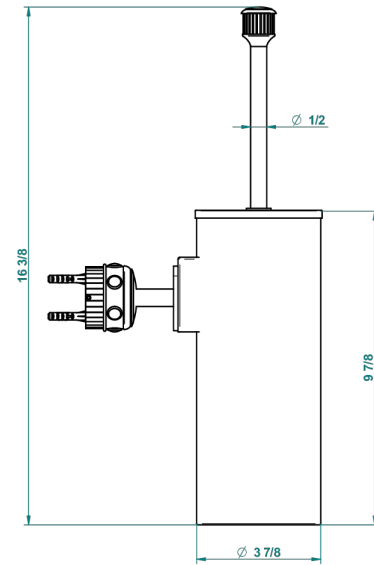

TROCADERO MALACHITE

U7A-4720C

Metal toilet brush holder with brush with cover wall mounted

42344

10/11/2015

CHARACTERISTIC

- Trocadéro Malachite
- Metal toilet brush holder with brush with cover wall mounted

AVAILABLE FINITIONS

Black nickel - D24
Blush PVD - H62
Brass color PVD - H49
Brown bronze color PVD - F33
Chrome polished - A02
Chrome polished / gold polished - G02

Gold color PVD - H52
Gold mat - F07
Gold polished - F01
Gold satiney - F03
Graphite PVD - H64
Matt Umber PVD - H67

Matt blush PVD - H60
Matt brass color PVD - H50
Matt brown bronze color PVD - F34
Matt chrome (American satin) - C02
Matt gold color PVD - H53
Matt graphite PVD - H65

Matt nickel (American satin) - C01
Matt nickel color PVD - H56
Nickel antique / Sovereign - H28
Nickel color PVD - H55
Nickel polished - B01
Rose Gold - F27

Satin chrome - C03
Silver rhodium - F18
Soft gold - F30
Soft matt gold - F31
Umber PVD - H66