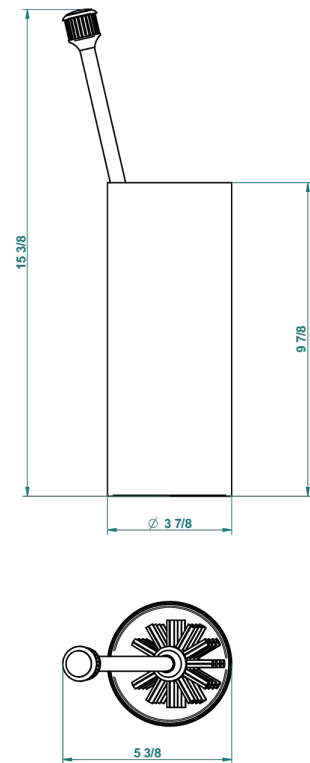

TROCADERO MALACHITE

U7A-4700

Free standing toilet brush holder

THG[®]
PARIS

23550

06/10/2015

CHARACTERISTIC

- Trocadéro Malachite
- Free standing toilet brush holder

AVAILABLE FINITIONS

Black nickel - D24
Blush PVD - H62
Brass color PVD - H49
Brown bronze color PVD - F33
Chrome polished - A02
Chrome polished / gold polished - G02

Gold color PVD - H52
Gold mat - F07
Gold polished - F01
Gold satiney - F03
Graphite PVD - H64
Matt Umber PVD - H67

Matt blush PVD - H60
Matt brass color PVD - H50
Matt brown bronze color PVD - F34
Matt chrome (American satin) - C02
Matt gold color PVD - H53
Matt graphite PVD - H65

Matt nickel (American satin) - C01
Matt nickel color PVD - H56
Nickel antique / Sovereign - H28
Nickel color PVD - H55
Nickel polished - B01
Rose Gold - F27