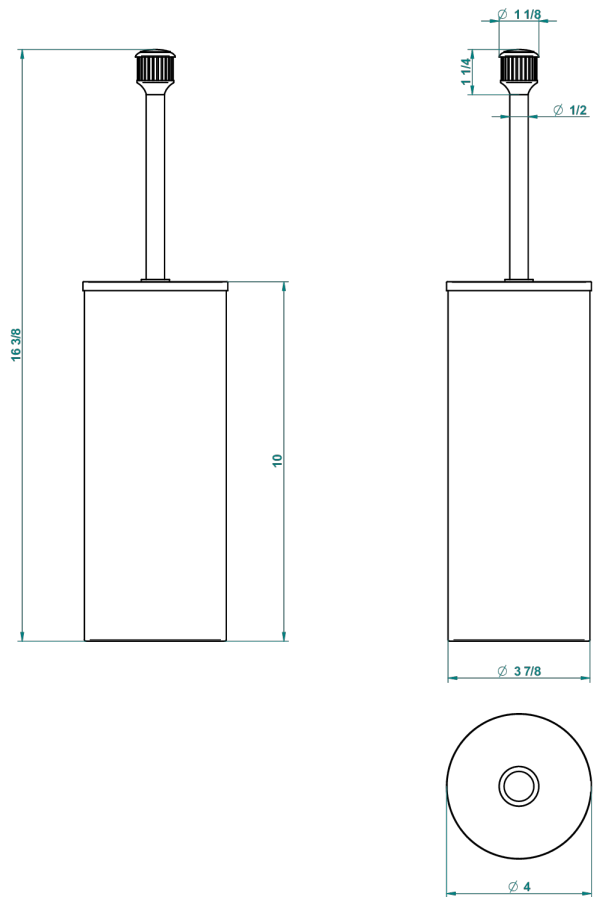

TROCADERO MALACHITE

U7A-4700C

Metal toilet brush holder with brush with cover floor mounted

THG[®]
PARIS

23667

09/11/2015

CHARACTERISTIC

- Trocadéro Malachite
- Metal toilet brush holder with brush with cover floor mounted