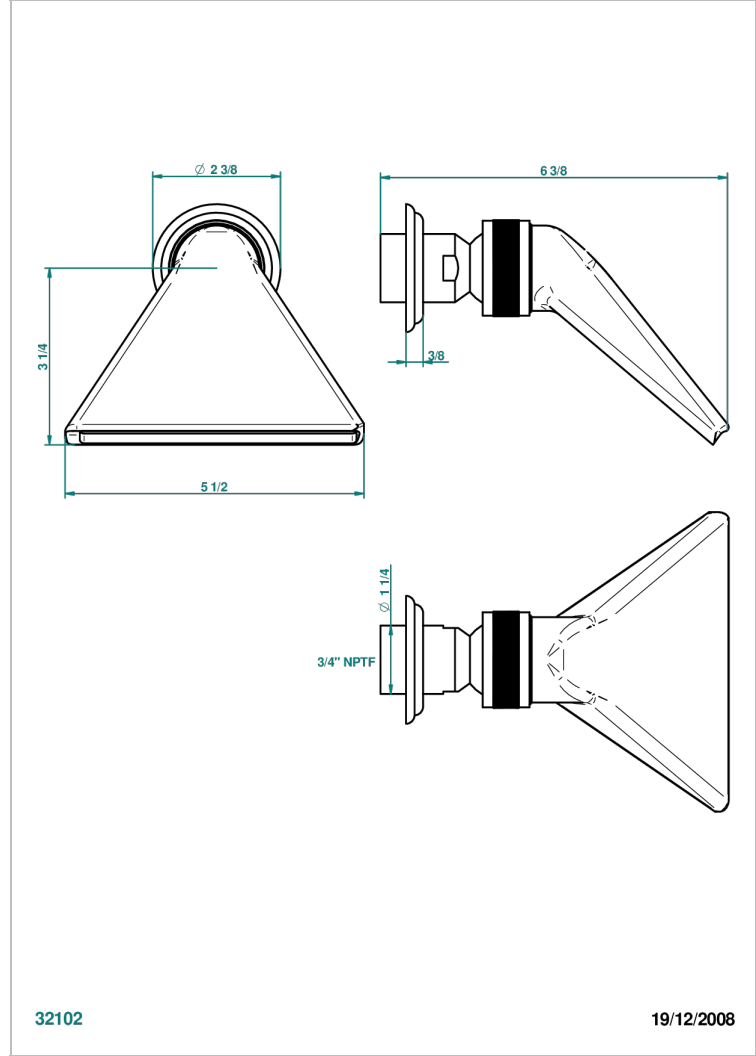

TROCADERO MALACHITE

U7A-3640/US

Shower head, cast deluge with 3/4" connection

THG[®]
PARIS

32102

19/12/2008

CHARACTERISTIC

- Trocadéro Malachite
- Shower head, cast deluge with 3/4" connection