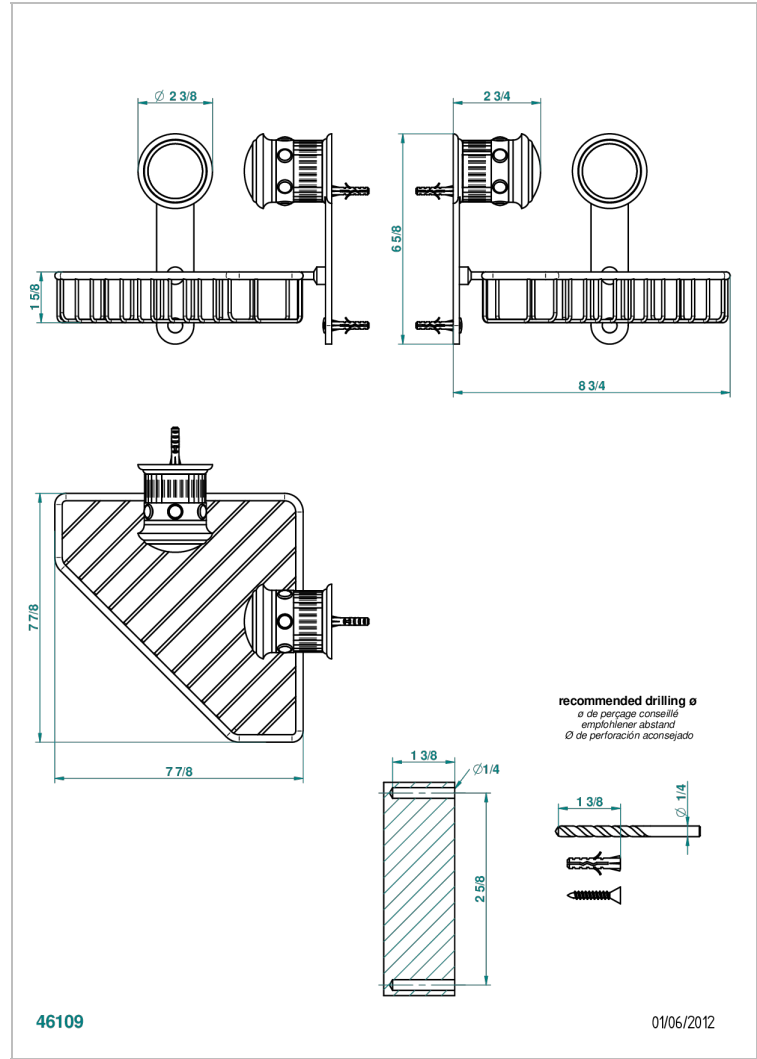

TROCADERO MALACHITE

U7A-3623

Large corner soap basket, wall mounted

CHARACTERISTIC

- Trocadéro Malachite
- Large corner soap basket, wall mounted

AVAILABLE FINITIONS

Black nickel - D24
 Blush PVD - H62
 Brass color PVD - H49
 Brown bronze color PVD - F33
 Chrome polished - A02
 Chrome polished / gold polished - G02