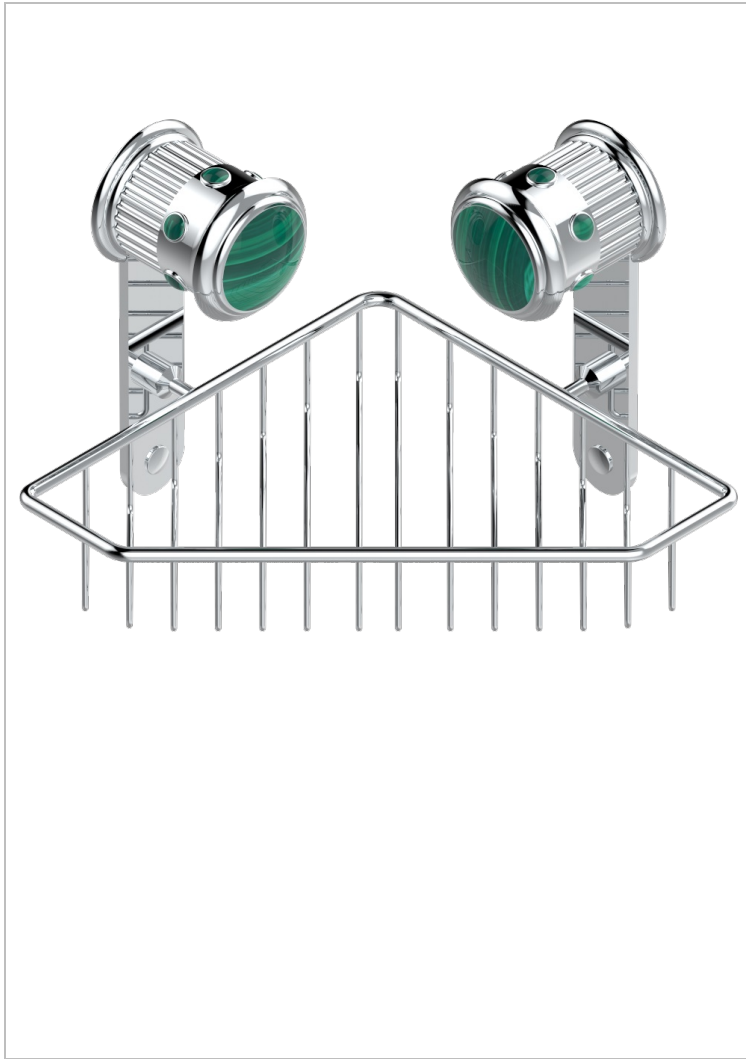

TROCADERO MALACHITE

U7A-3623

Large corner soap basket, wall mounted

CHARACTERISTIC

- Trocadéro Malachite
- Large corner soap basket, wall mounted

AVAILABLE FINITIONS

Black nickel - D24
 Blush PVD - H62
 Brass color PVD - H49
 Brown bronze color PVD - F33
 Chrome polished - A02
 Chrome polished / gold polished - G02

Gold color PVD - H52
 Gold mat - F07
 Gold polished - F01
 Gold satiney - F03
 Graphite PVD - H64
 Matt Umber PVD - H67

Matt blush PVD - H60
 Matt brass color PVD - H50
 Matt brown bronze color PVD - F34
 Matt chrome (American satin) - C02
 Matt gold color PVD - H53
 Matt graphite PVD - H65

Matt nickel (American satin) - C01
 Matt nickel color PVD - H56
 Nickel antique / Sovereign - H28
 Nickel color PVD - H55
 Nickel polished - B01
 Rose Gold - F27

Satin chrome - C03
 Silver rhodium - F18
 Soft gold - F30
 Soft matt gold - F31
 Umber PVD - H66