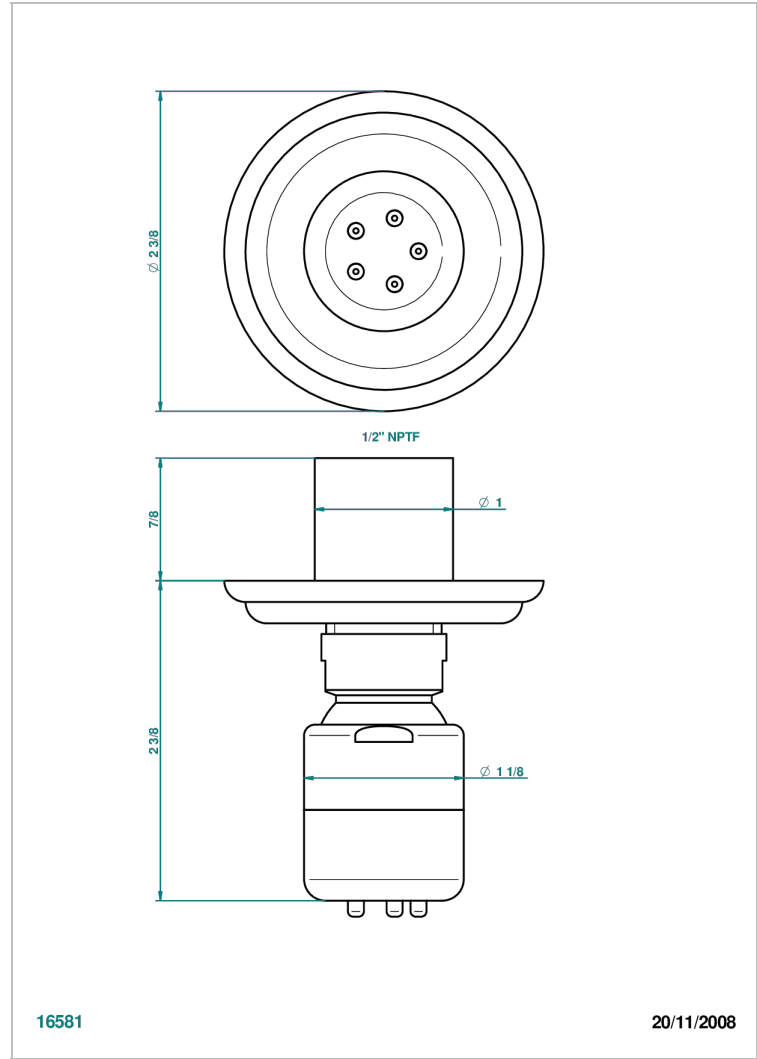

TROCADERO MALACHITE

U7A-290/BUS

Body spray 1/2" with Easyclean system

THG[®]
PARIS

CHARACTERISTIC

- Trocadéro Malachite
- Body spray 1/2" with Easyclean system

AVAILABLE FINITIONS

Black nickel - D24
Blush PVD - H62
Brass color PVD - H49
Brown bronze color PVD - F33
Chrome polished - A02
Chrome polished / gold polished - G02