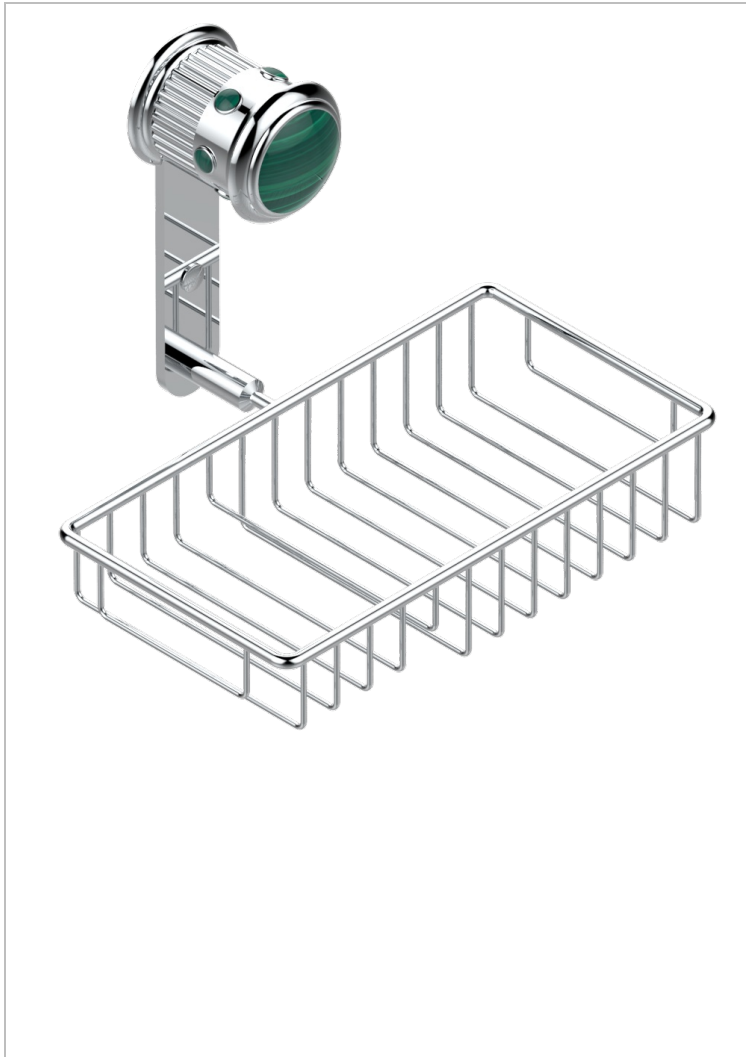

TROCADERO MALACHITE

U7A-2620

Soap and sponge holder, wall mounted

CHARACTERISTIC

- Trocadéro Malachite
- Soap and sponge holder, wall mounted

AVAILABLE FINITIONS

Black nickel - D24
 Blush PVD - H62
 Brass color PVD - H49
 Brown bronze color PVD - F33
 Chrome polished - A02
 Chrome polished / gold polished - G02

Gold color PVD - H52
 Gold mat - F07
 Gold polished - F01
 Gold satiney - F03
 Graphite PVD - H64
 Matt Umber PVD - H67

Matt blush PVD - H60
 Matt brass color PVD - H50
 Matt brown bronze color PVD - F34
 Matt chrome (American satin) - C02
 Matt gold color PVD - H53
 Matt graphite PVD - H65

Matt nickel (American satin) - C01
 Matt nickel color PVD - H56
 Nickel antique / Sovereign - H28
 Nickel color PVD - H55
 Nickel polished - B01
 Rose Gold - F27

Satin chrome - C03
 Silver rhodium - F18
 Soft gold - F30
 Soft matt gold - F31
 Umber PVD - H66