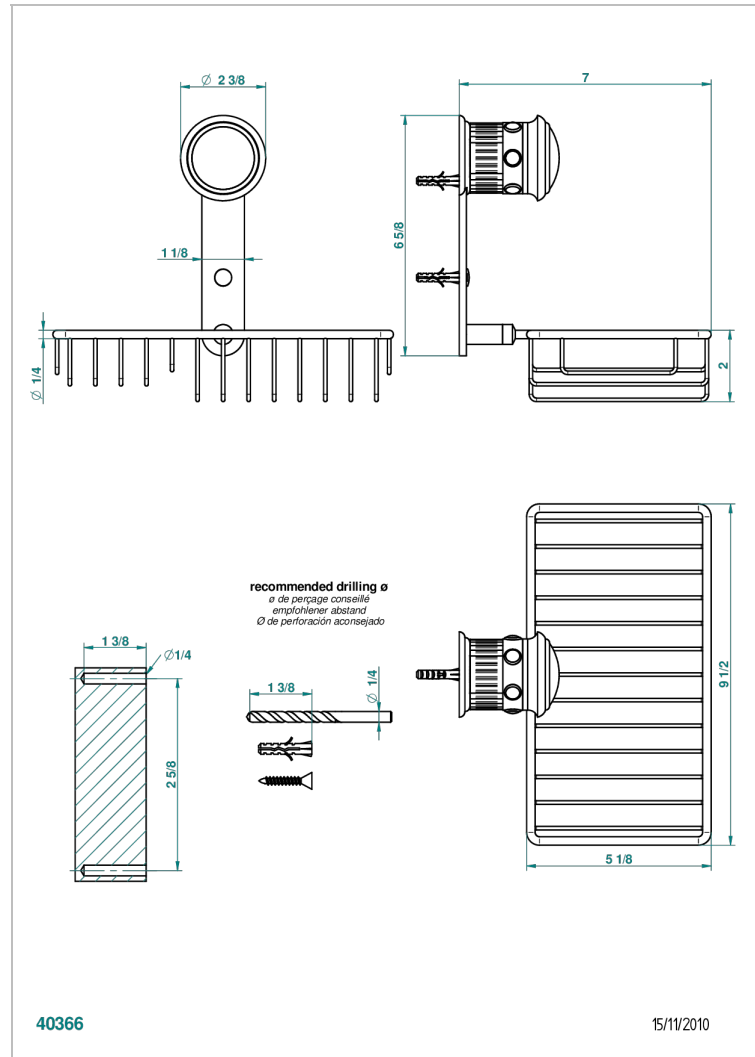

TROCADERO MALACHITE

U7A-2620

Soap and sponge holder, wall mounted

CHARACTERISTIC

- Trocadéro Malachite
- Soap and sponge holder, wall mounted

AVAILABLE FINITIONS

Black nickel - D24
 Blush PVD - H62
 Brass color PVD - H49
 Brown bronze color PVD - F33
 Chrome polished - A02
 Chrome polished / gold polished - G02