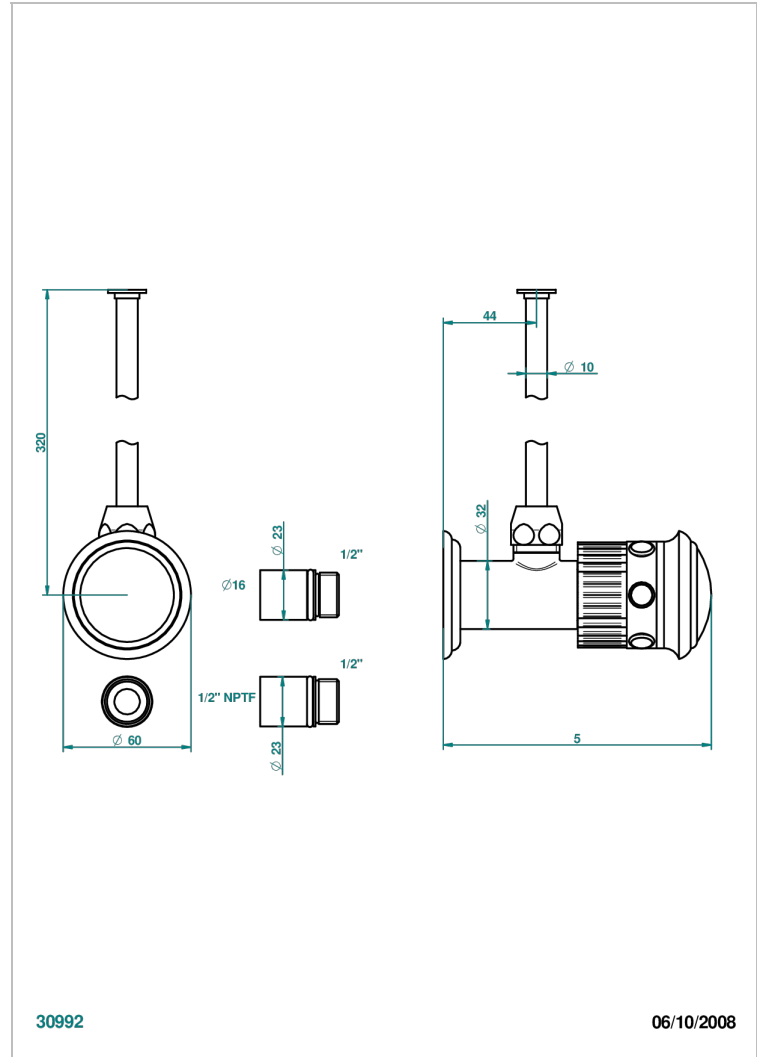

TROCADERO MALACHITE

U7A-181/SWC

Angle supply valve with 3/8" adaptor set for toilet

CHARACTERISTIC

- Trocadéro Malachite
- Angle supply valve with 3/8" adaptor set for toilet

AVAILABLE FINITIONS

Black nickel - D24
Blush PVD - H62
Brass color PVD - H49
Brown bronze color PVD - F33
Chrome polished - A02
Chrome polished / gold polished - G02