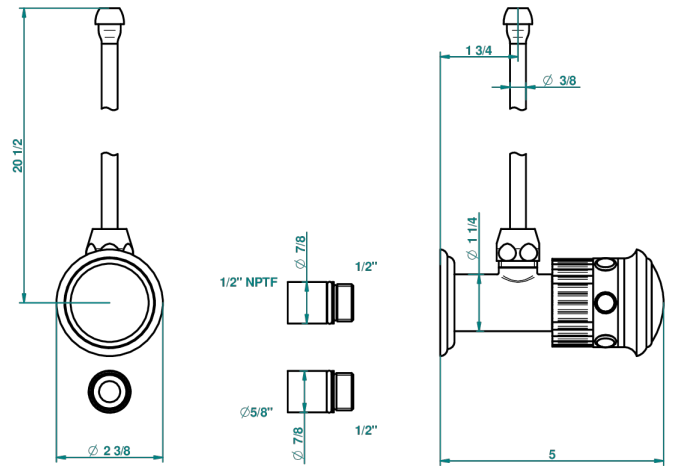

# TROCADERO MALACHITE

U7A-181/SLA

Angle supply valve with 3/8" adaptor set

THG<sup>®</sup>  
PARIS

29983

08/07/2008

## CHARACTERISTIC

- Trocadéro Malachite
- Angle supply valve with 3/8" adaptor set