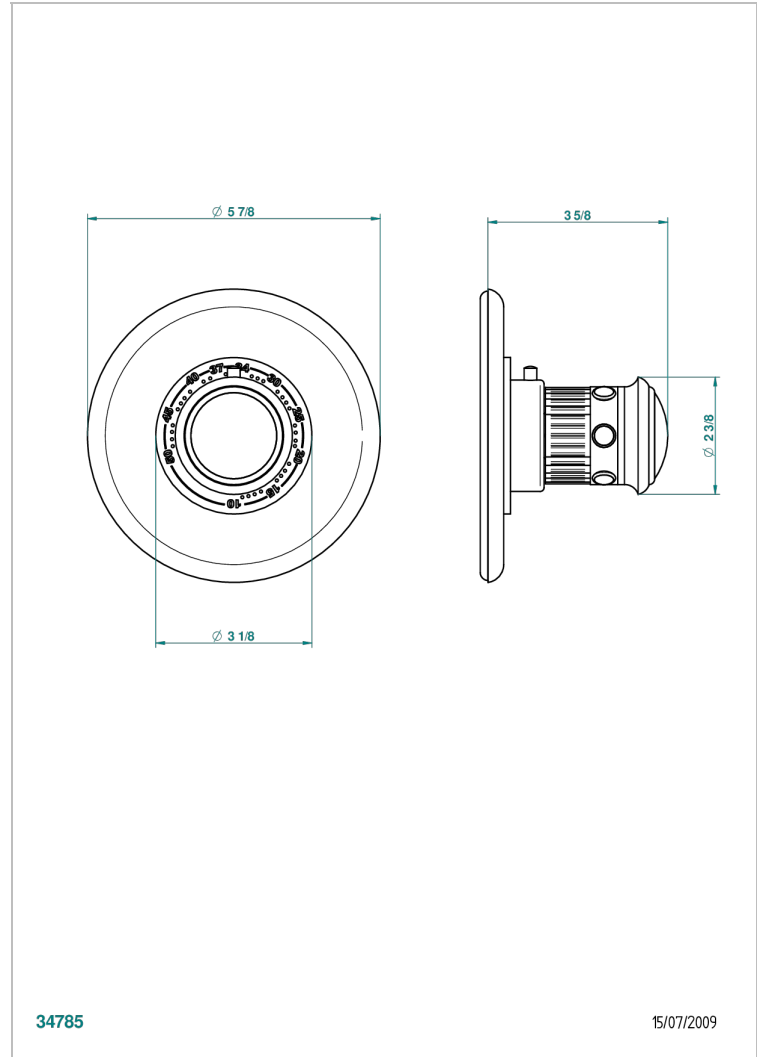

TROCADERO MALACHITE

U7A-15EN16EM

Trim plate and handle for eurotherm valve 8200/us & 8300/us

THG[®]
PARIS

34785

15/07/2009

CHARACTERISTIC

- Trocadéro Malachite
- Trim plate and handle for eurotherm valve 8200/us & 8300/us