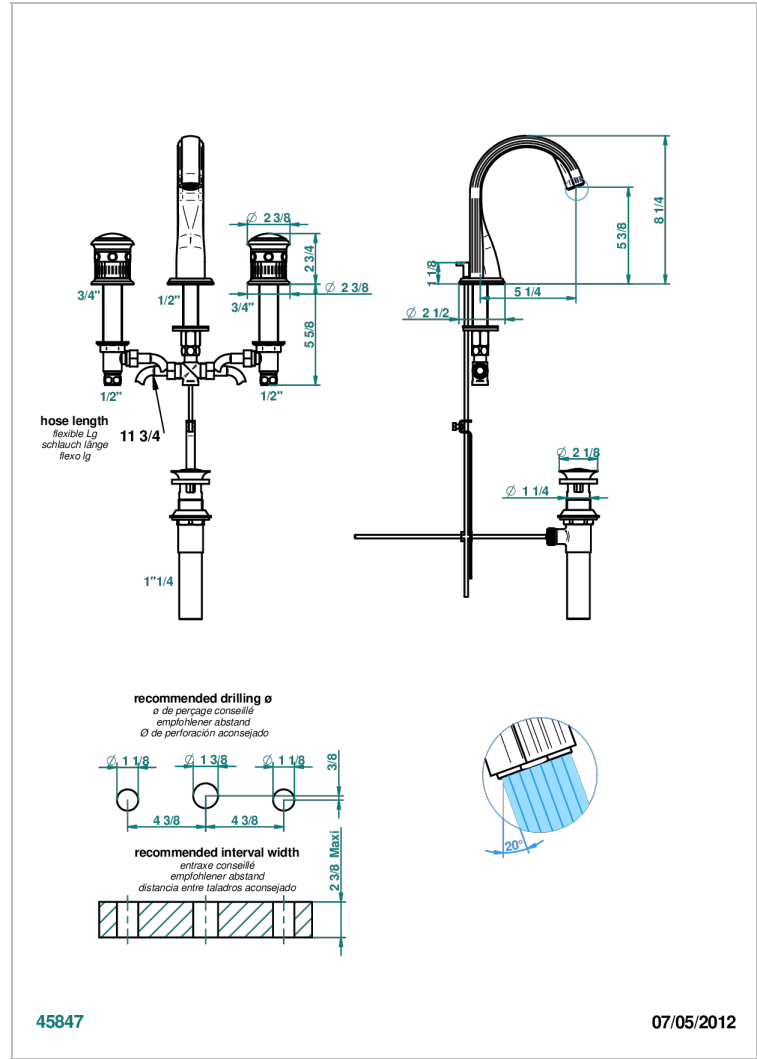

TROCADERO MALACHITE

U7A-151M/US

Widespread lavatory set with drain for 1 1/4" + countertop

THG[®]
PARIS

CHARACTERISTIC

- Trocadero Malachite
- Widespread lavatory set with drain for 1 1/4" + countertop

TECHNICAL SPECS

- Recommandé : 3 bars (max. 5 bars) - Advised : 43,5 psi (max. 72 psi)
- 5,7 l/min à 3 bars (1.5 gpm at 43.5 psi)
- 1.2 gpm on demand in accordance with California's rules

AVAILABLE FINITIONS

Black nickel - D24
Blush PVD - H62
Brass color PVD - H49
Brown bronze color PVD - F33
Chrome polished - A02
Chrome polished / gold polished - G02

Matt nickel (American satin) - C01
Matt nickel color PVD - H56
Nickel antique / Sovereign - H28
Nickel color PVD - H55
Nickel polished - B01
Rose Gold - F27

Satin chrome - C03
Silver rhodium - F18
Soft gold - F30
Soft matt gold - F31
Umber PVD - H66