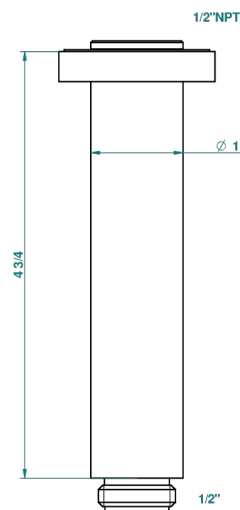

BEYOND CRYSTAL - BLUE CRYSTAL

U6K-82V/US

THG[®]
PARIS

Vertical shower arm ceiling mounted 1/2" connection

52156

11/04/2014

CHARACTERISTIC

- Beyond Crystal - blue crystal
- Vertical shower arm ceiling mounted 1/2" connection