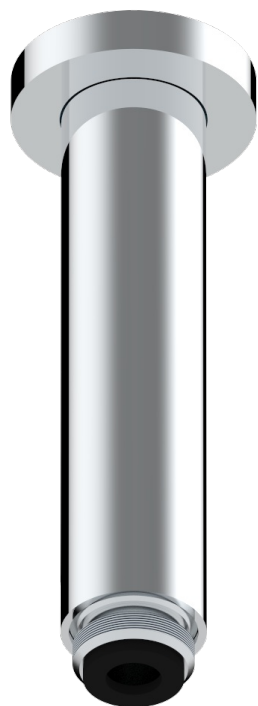

BEYOND CRYSTAL - BLUE CRYSTAL

U6K-82V/US

THG[®]
PARIS

Vertical shower arm ceiling mounted 1/2" connection

52156

11/04/2014

CHARACTERISTIC

- Beyond Crystal - blue crystal
- Vertical shower arm ceiling mounted 1/2" connection

AVAILABLE FINITIONS

Black nickel - D24

Blush PVD - H62

Brass color PVD - H49

Brown bronze color PVD - F33

Chrome polished - A02

Chrome polished / gold polished - G02

Gold color PVD - H52

Gold mat - F07

Gold polished - F01

Gold satiney - F03

Graphite PVD - H64

Matt Umber PVD - H67

Matt blush PVD - H60

Matt brass color PVD - H50

Matt brown bronze color PVD - F34

Matt chrome (American satin) - C02

Matt gold color PVD - H53

Matt graphite PVD - H65

Matt nickel color PVD - H56

Nickel antique / Sovereign - H28

Nickel color PVD - H55

Rose Gold - F27

Satin chrome - C03