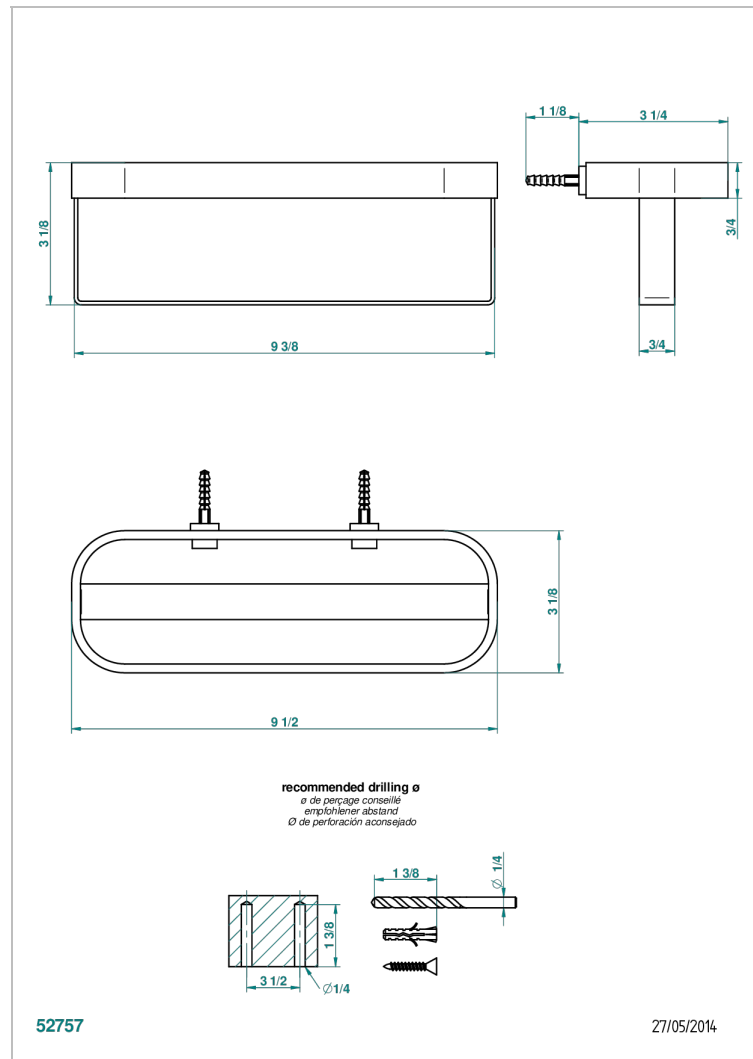

BEYOND CRYSTAL - BLUE CRYSTAL

U6K-611

Wall mounted holding rack for shower gel and shampoo dispensers, big size

THG[®]
PARIS

CHARACTERISTIC

- Beyond Crystal - blue crystal
- Wall mounted holding rack for shower gel and shampoo dispensers, big size