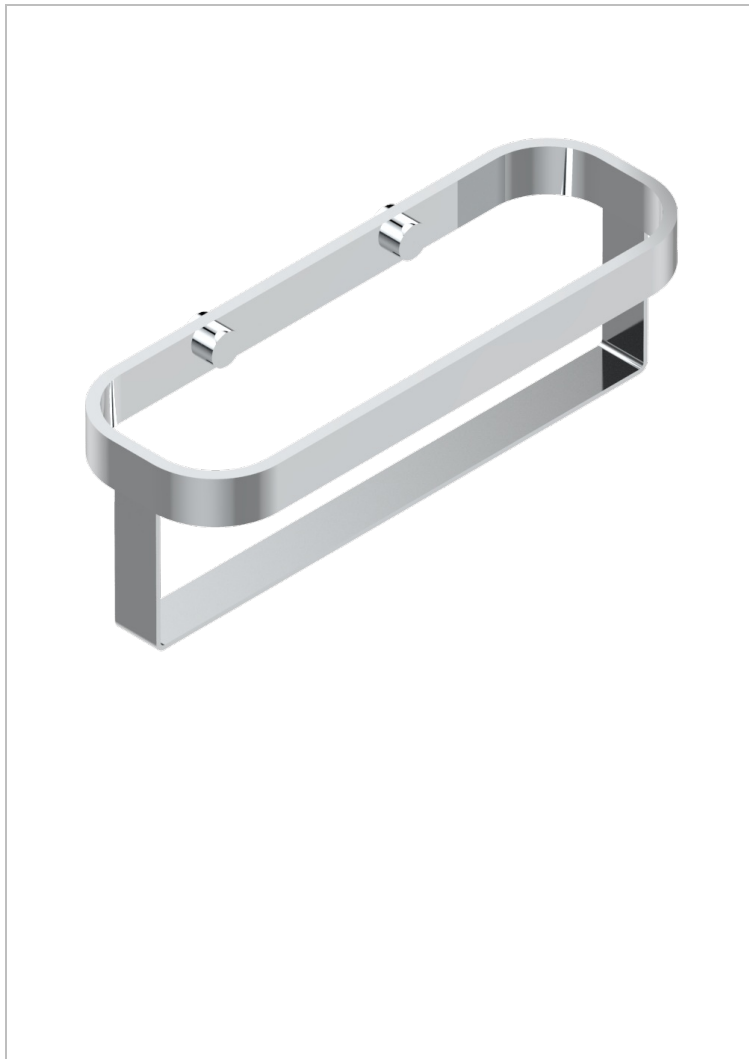

BEYOND CRYSTAL - BLUE CRYSTAL

U6K-611

Wall mounted holding rack for shower gel and shampoo dispensers, big size

THG[®]
PARIS

CHARACTERISTIC

- Beyond Crystal - blue crystal
- Wall mounted holding rack for shower gel and shampoo dispensers, big size

AVAILABLE FINITIONS

Black nickel - D24
Blush PVD - H62
Brass color PVD - H49
Brown bronze color PVD - F33
Chrome polished - A02
Chrome polished / gold polished - G02

Gold color PVD - H52
Gold mat - F07
Gold polished - F01
Gold satiney - F03
Graphite PVD - H64
Matt Umber PVD - H67