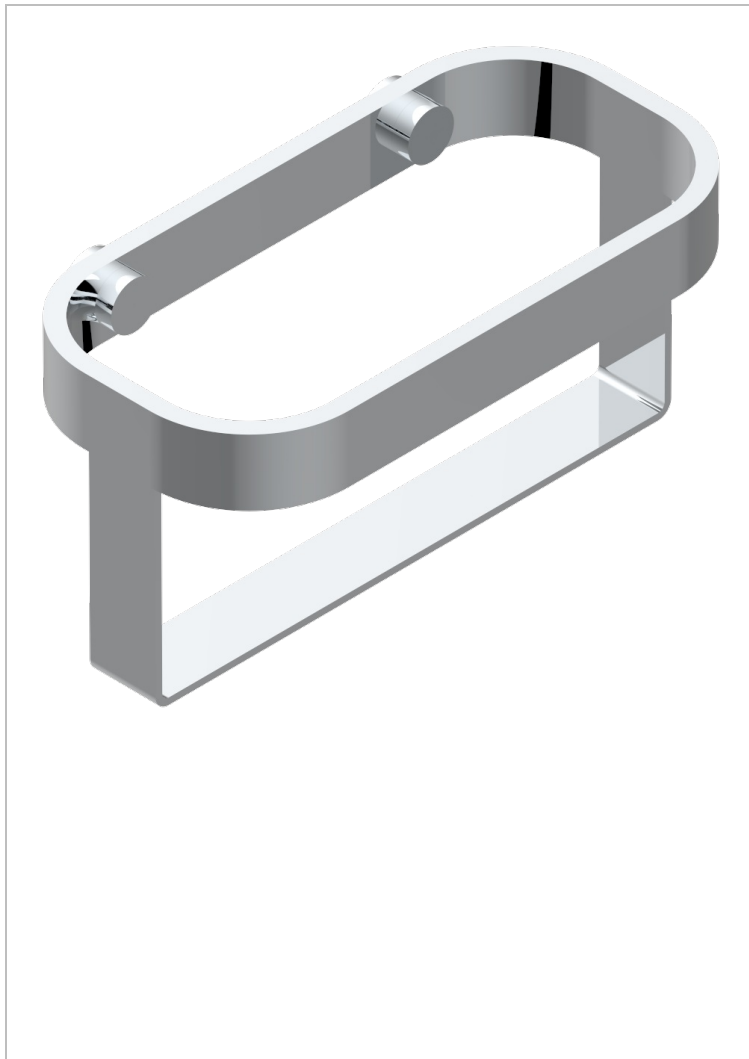

BEYOND CRYSTAL - BLUE CRYSTAL

U6K-610

Wall mounted holding rack for shower gel and shampoo dispensers

CHARACTERISTIC

- Beyond Crystal - blue crystal
- Wall mounted holding rack for shower gel and shampoo dispensers

AVAILABLE FINITIONS

Black nickel - D24

Blush PVD - H62

Brass color PVD - H49

Brown bronze color PVD - F33

Chrome polished - A02

Chrome polished / gold polished - G02

Gold color PVD - H52