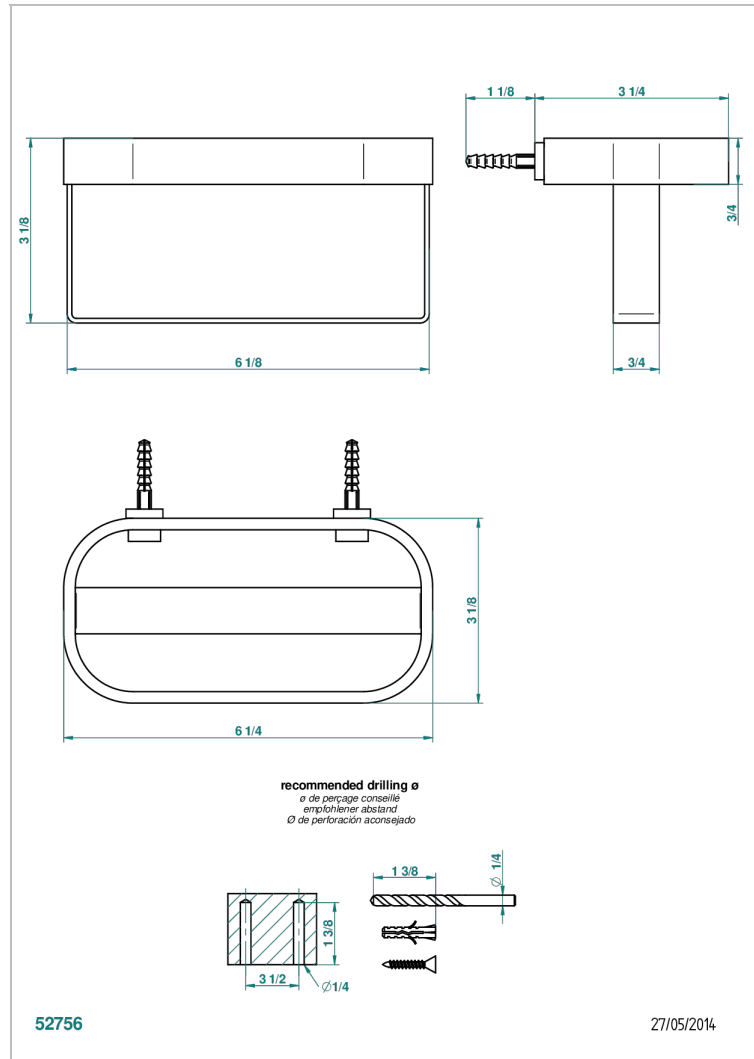

BEYOND CRYSTAL - BLUE CRYSTAL

U6K-610

Wall mounted holding rack for shower gel and shampoo dispensers

CHARACTERISTIC

- Beyond Crystal - blue crystal
- Wall mounted holding rack for shower gel and shampoo dispensers