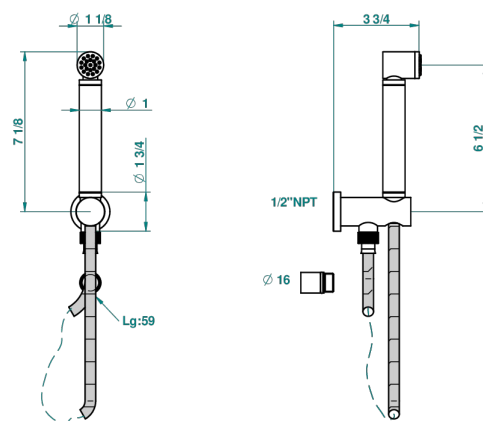

# BEYOND CRYSTAL - BLUE CRYSTAL

U6K-54PM/US

THG<sup>®</sup>  
PARIS

Wall mounted handshower with integrated fixed hook small size

With Flange

Without Flange

53851

26/06/2014

## CHARACTERISTIC

- Beyond Crystal - blue crystal
- Wall mounted handshower with integrated fixed hook small size