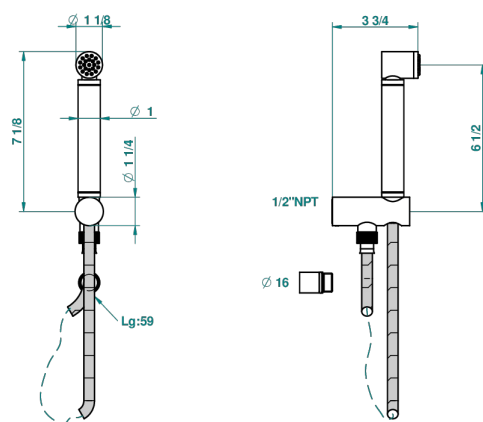

# BEYOND CRYSTAL - BLUE CRYSTAL

U6K-54PM/US

THG<sup>®</sup>  
PARIS

Wall mounted handshower with integrated fixed hook small size

With Flange

Without Flange

53851

26/06/2014

## CHARACTERISTIC

- Beyond Crystal - blue crystal
- Wall mounted handshower with integrated fixed hook small size