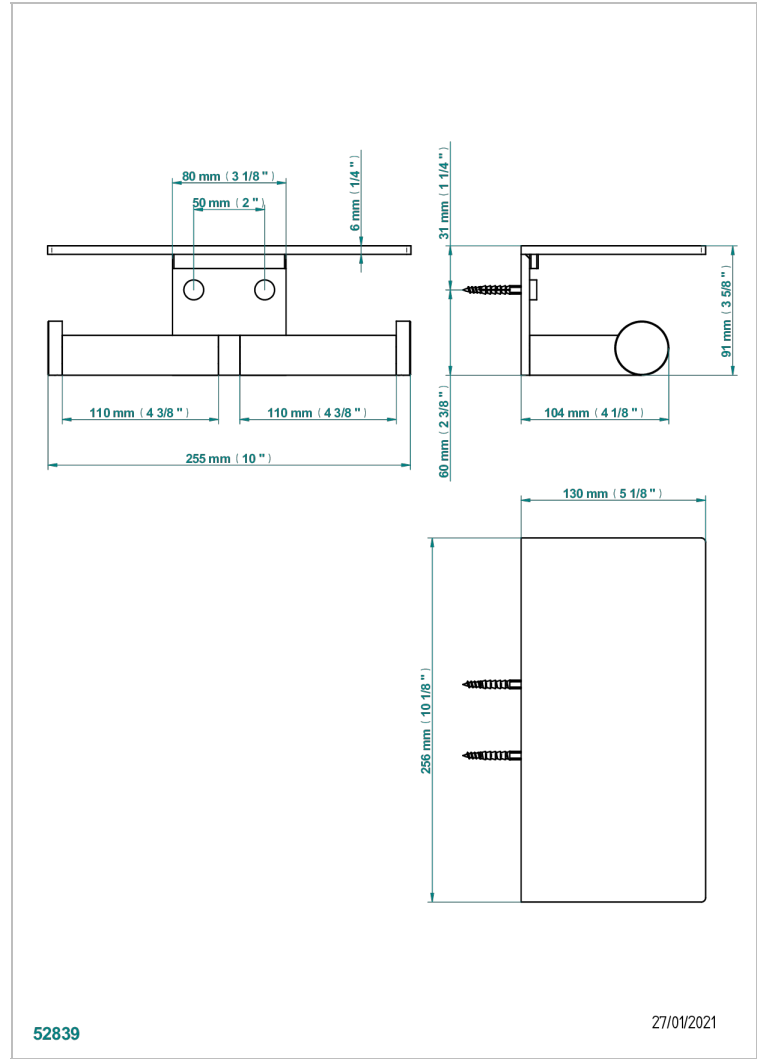

# BEYOND CRYSTAL - BLUE CRYSTAL

U6K-540D

Double paper roll holder with cover

52839

27/01/2021

## CHARACTERISTIC

- Beyond Crystal - blue crystal
- Double paper roll holder with cover